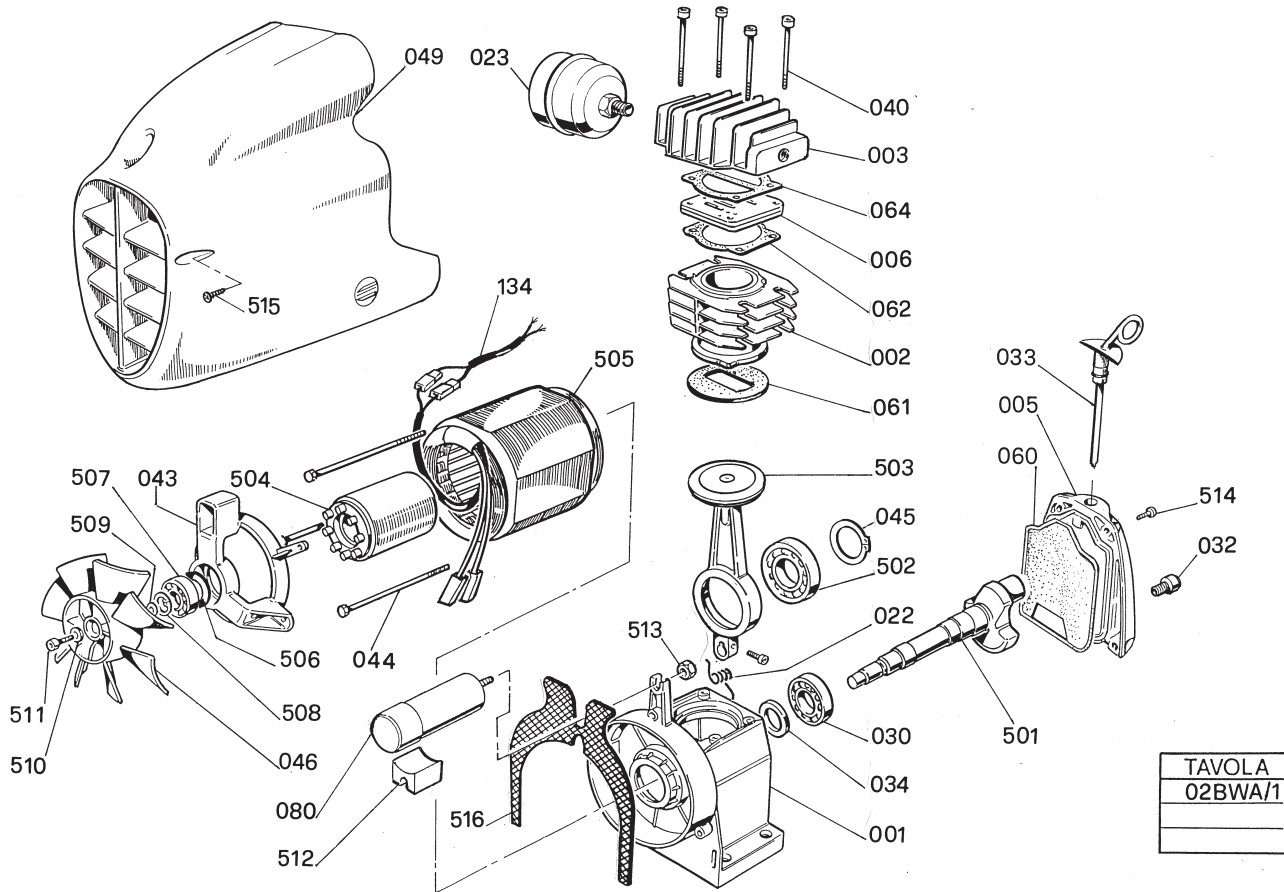

Code ABAC **8213130BWA005**  
 Code STANLEY **CAP 1545PT-OL**  
 Description **PONTOON IBRIDO 1,5 HP STANLEY**

TABLE 05BWA/2

Ref. No	Code	Description	Quantity
103	9507019	ANTIVIBRATION PADS	4
105	9048054	NON RETURN VALVE	1
107	9050285	DRAIN TAP 1/4" NPT	2
108	9051020	PRESSURE REDUCER A	1
109	9052015	PRESSURE GAUGE 50 1/4"	1
110	9049049	SAFETY VALVE ASME 1/4" 125 PSI	1
112	9053159	ELBOW	1
117	9038133	RUBBER HANDLE	1
118	9050258	EXTENTION 3/8"	1
127	9270006	RILSAN TUBE 4/6	0,5 MT
131	9063075	PRESSURE SWITCH 3/8"	1
132	9065181	CABLE WITH PLUG 3AWG14 UL	1
145	9046988	DALIVERY PIPE	1
501	9080317022	AIR RECEIVER	1
502	9083322	PONTOON CONTROL PANEL	1
503	9050279	GAUGE MANIFOLD	2
504	9053064	PLUG 1/8"	1
505	9104135	SCREW TBEI 6X40	2
506	9053407	ELBOW CONNECTION 1/4" MF	1
508	9053583	ELBOW CONNECTION	2
509	9122331	NUT M6	4
510	9038156	RING NUT	1
511	9083326	GAUGE PROTECTION	2
512	9142591	SCREW PARKER B 3,9X13	4
513	9052005	PRESSURE GAUGE 40 1/4"	1
514	9107256	SCREW TE 6X16	4
515	9101374	SCREW TCEI 8X30	4
516	9131540	WASHER 9X24	4
517	9053756	MANIFOLD 3/8" M 3/8" F	1
518	9053110	REDUCTION 3/8" 1/4"	1
519	9053065	PLUG 1/4"	1
520	9053403	ELBOW CONNECTION	1
521	9083337	HOOK	2
522	9107255	SCREW 6X16	4
523	9053053	ELBOW 3/8" MF	1
524	9053866	REDUCTION 1/4"G - 1/4" NPT	1
525	9053860	EXTENTION 1/4"M - 1/4"F L=51	1
526	9038176	ANTIVIBRATION PADS	4
600	6S00005BWA005	PUMP	1