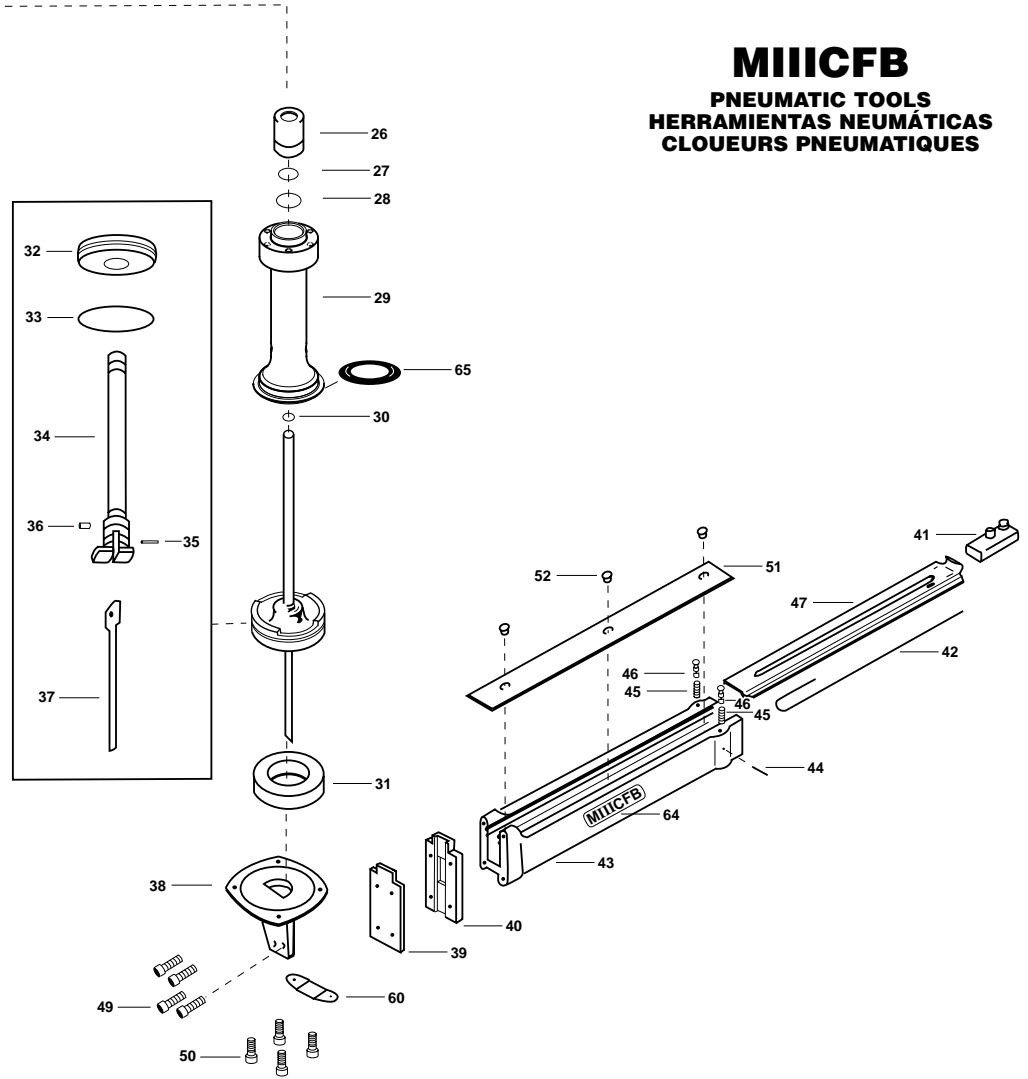

FOR CONTACT TRIP MODELS

FOR TRIGGER OPERATED MODELS

**MIICFB**  
**PNEUMATIC TOOLS**  
**HERRAMIENTAS NEUMÁTICAS**  
**CLOUEURS PNEUMATIQUES**

## Spare Parts for MIICFB

Item#	Illus. #	Description
UA3810.4	1	SCREW,10-24 X 5/8 SHCS
BC1457	2	CAP
BC1329	3	GASKET
UA2810	4	SCREW,SHCS,8-32X5/8
LW8.2	5	WASHER, LOCK
BC846	6	WASHER,PLATE,POPPET
BC702	7	POPPET PISTON
86460	8	O-RING,1.859X.139
BC701	9	GASKET,POPPET PISTON
BC1328A	10	BODY
86314	11	O-RING,.864X.070
BC1331	12	VALVE SEAT
87251	13	O-RING,.739X.070
BC829	14	EXHAUST DEFLECTOR
SW8	15	WASHER, SHAKE PROOF
UA2804.3	16	SCREW,SLBIHS,8-32X1/4
88999	17	O-RING,.362X.103
BC1456A	18	PILOTED VALVE
88998	19	O-RING,.674X.103
BC1334	20	VALVE SPRING
106912	21	ASSEMBLY,PILOTING VALVE
T34002	22	SEAL
BC1339	23	TRIGGER
BC1336	24	TRIGGER PIVOT PIN
86468	25	RING, RETAINING
BC703	26	PLUNGER
86458	27	O-RING,.489X.070
850144	28	O-RING,.614X.070
121800	29	POPPET

850143	30	O-RING,.487x.103
BC711F	31	BUMPER
BC1175	32	DRIVER PISTON
850626	33	O-RING,1.984X.139
BC1455	34	PISTON STEM
UB4112.3	35	PIN, DOWEL .250 X .75
BC347	36	NYLON INSERT
102696	37	DRIVER
BC1103B	38	NOSE
102693	39	PLATE,WEAR
102692	40	GUIDE,BLADE
102697	41	ASSEMBLY,PUSHER
BC1318	42	SPRING,EXTENSION
102694	43	MAGAZINE
UB1106.1	44	PIN, SPRING .062 X .38
BC1317	45	SPRING,COVER STOP
BC1306	46	COVER STOP
102700	47	ASSEMBLY,MAGAZINE COVER
UA3816.4	49	SCREW,SHCS,10-24X1
UA4814.1	50	SCREW,1/4-20 X 7/8 SHCS
102702	51	PLATE,MAGAZINE
UA1804.8	52	SCREW,SFHCS,6-32X1/4
BC1341	53	ROCKER
BC1338	54	ROCKER PIVOT PIN.
BC1342	55	GUIDE
UA3808.15	56	SCREW,SHCS,8-36X1/2
BC1156	57	NOSE BRACKET SPRING
BC1343	58	FOOT,CONTACT
BC1347	59	VALVE EXTENSION
BC1008	60	SHIELD,NOSE
851364	61	LABEL, WARNING

BC1332	62	SEAL, VALVE
850916	63	WARNING LABEL
102950	64	LABEL,MODEL MIICFB
121799	65	O-RING 1.287 X .210