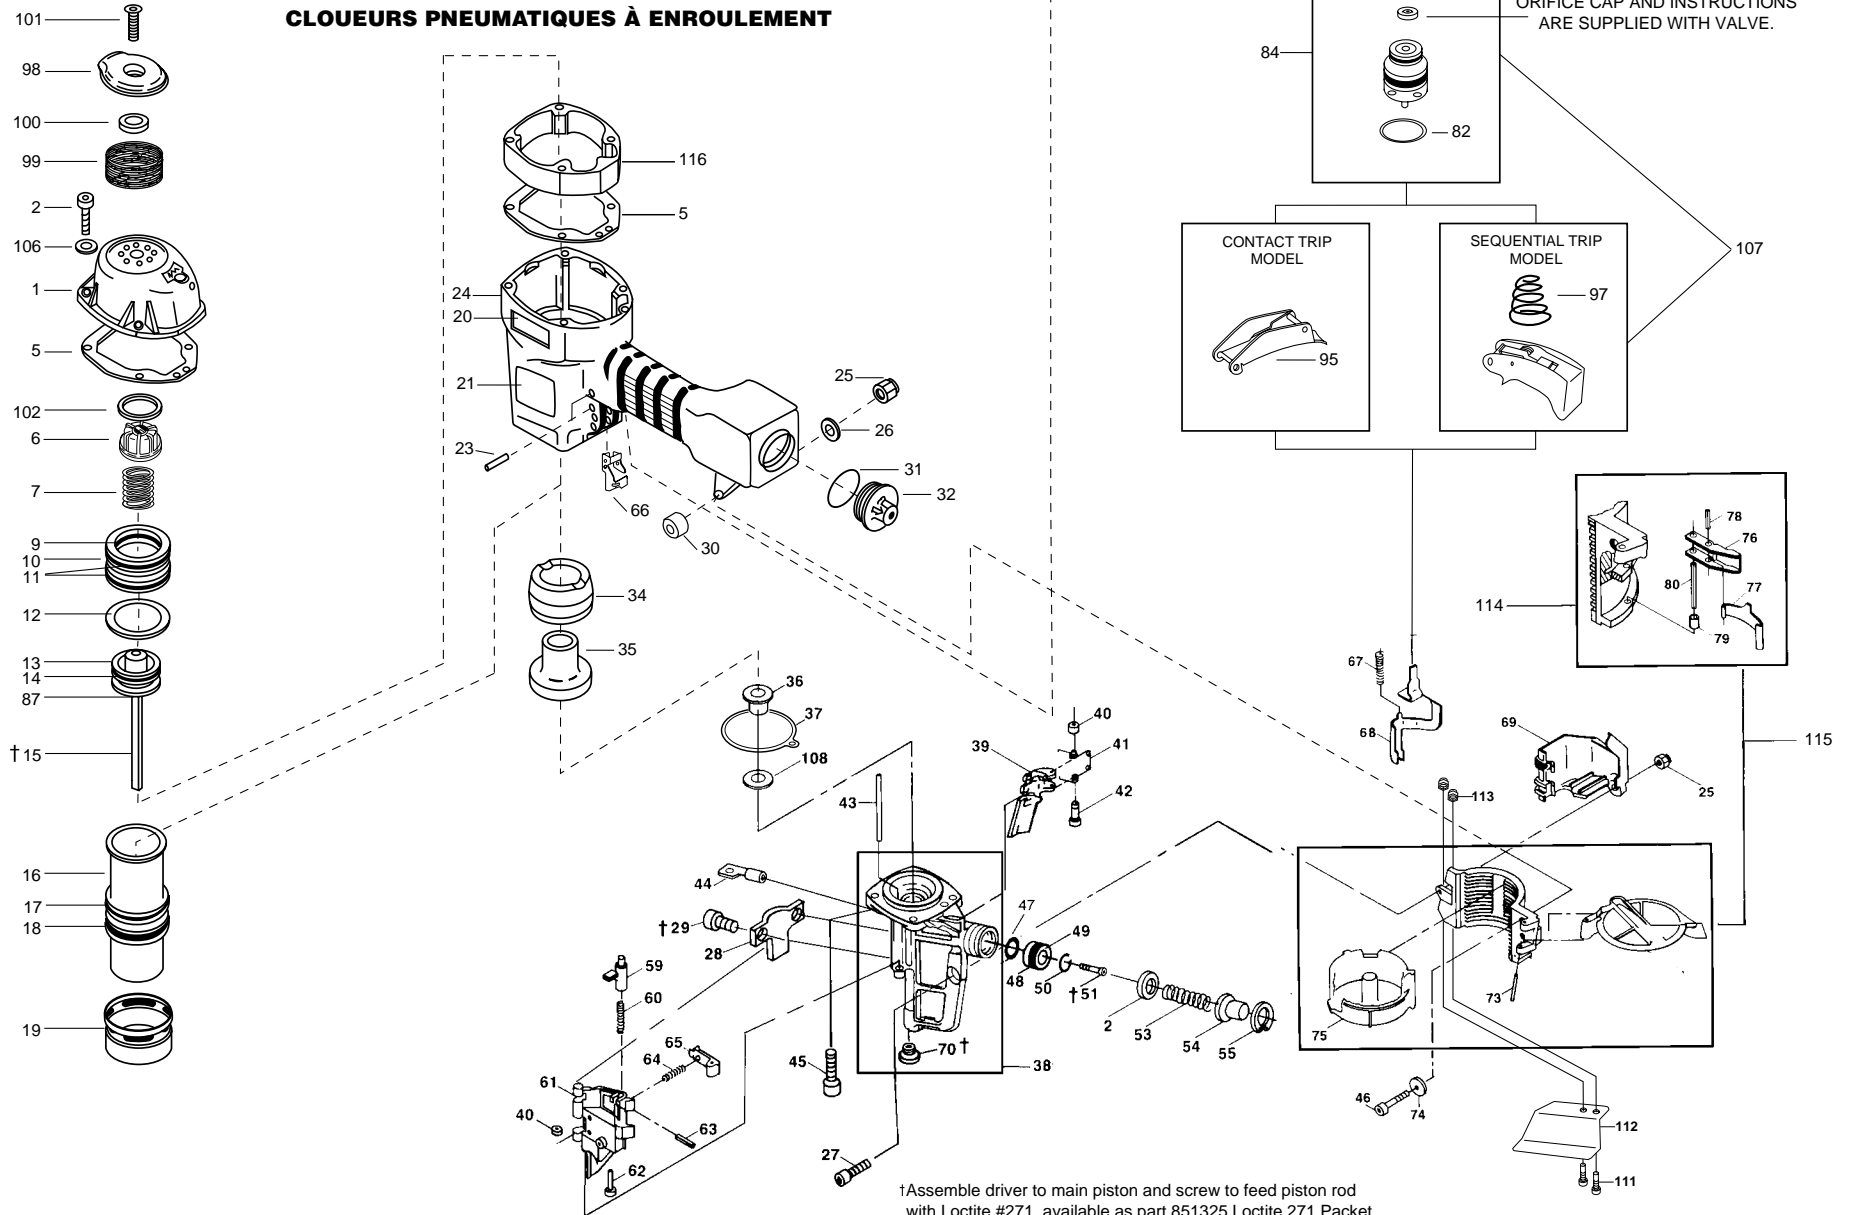

N100CPP

COIL-FED PNEUMATIC NAILER
CLAVADORAS NEUMÁTICAS ALIMENTADAS POR ROLLO
CLOUEURS PNEUMATIQUES À ENROULEMENT

Spare Parts for N100CPP

Item#	Illus. #	Description
105592	1	CAP (SERVICE PART)
105850	2	SCREW,SHCS,M6X1.00X 60
MSS6100-6P	4	SCREW,CUPSSS,M6X1.00X6
N100131	5	SEAL, CYLINDER CAP
N86132	6	PISTON STOP
854017	7	SPRING,COMPRESSION
MRG051531	9	O-RING,2.028X.122
105578	10	HEAD VALVE (SERVICE PART)
851538	11	O-RING,2.675X.116
N86125	12	HEAD VALVE SEAL
N100116	13	MAIN PISTON
851539	14	O-RING,2.039X.253
105848	15	ASSEMBLY,REPLACEMENT DRIVER
105831	16	SLEEVE,CYLINDER
RG273710	17	O-RING,2.737X.103
N100128	18	SEAL, CHECK
N100317	19	LOWER SLEEVE
113220	20	LABEL,BOSTITCH
851392	21	LABEL, WARNING
102549	23	PIN,SPECIAL SPIRAL
N90110	24	FRAME
MHE6100-100	25	NUT,ESN M6X1
MPW6.2	26	WASHER.SPECIAL
MSC6100-35	27	SCREW,SHCS,M6X1.00X35
N100113	28	CONTACT ARM RETAINER
MSC6100-12	29	SCREW,SHCS,M6X1.00X12
N70143	30	BUSHING - RUBBER
850235	31	O-RING,1.487X.103
103651	32	CAP,END

N100129	34	BUMPER, OUTER
N100130	35	BUMPER, INNER
104162	36	DRIVER, GUIDE
106294	37	SEAL, NOSE
105943	38	ASSY, NOSE/WEAR BUSHING
105917	39	PAWL, FEED
854004	40	WASHER
N80120	41	SPRING, TORSION
N50087	42	PIN, SPECIAL (STEP)
N90106	43	DOOR HINGE PIN
N80121	44	ROD, FEED PISTON
MSC8125-30	45	SCREW, SHCS, M8X1.25X30
MSC6100-40	46	SCREW, SHCS, M6X1.00X40
MRG009824	47	O-RING, .386X.094
851384	48	O-RING, .987X.103
N80128	49	PISTON, FEED
LW14.2	50	WASHER, 1/4 HI COL LOCK
MSC6100-16	51	SCREW, SHCS, M6X1.00X16
N80123	52	BUMPER, FEED PISTON
N80122	53	SPRING, COMPRESSION
N80124	54	COVER, FEED PISTON
851383	55	RING, RETAINING METRIC
N70150	59	LATCH DOOR
854013	60	SPRING, COMPRESSION
105937	61	DOOR
N90107	62	CHECK PAWL STUD
MPP030012	63	PIN, SPIROL
854011	64	COMPRESSION SPRING
N70149	65	PAWL CHECK
N70145	66	ARM GUIDE
N90103	67	SPRING, COMPRESSION