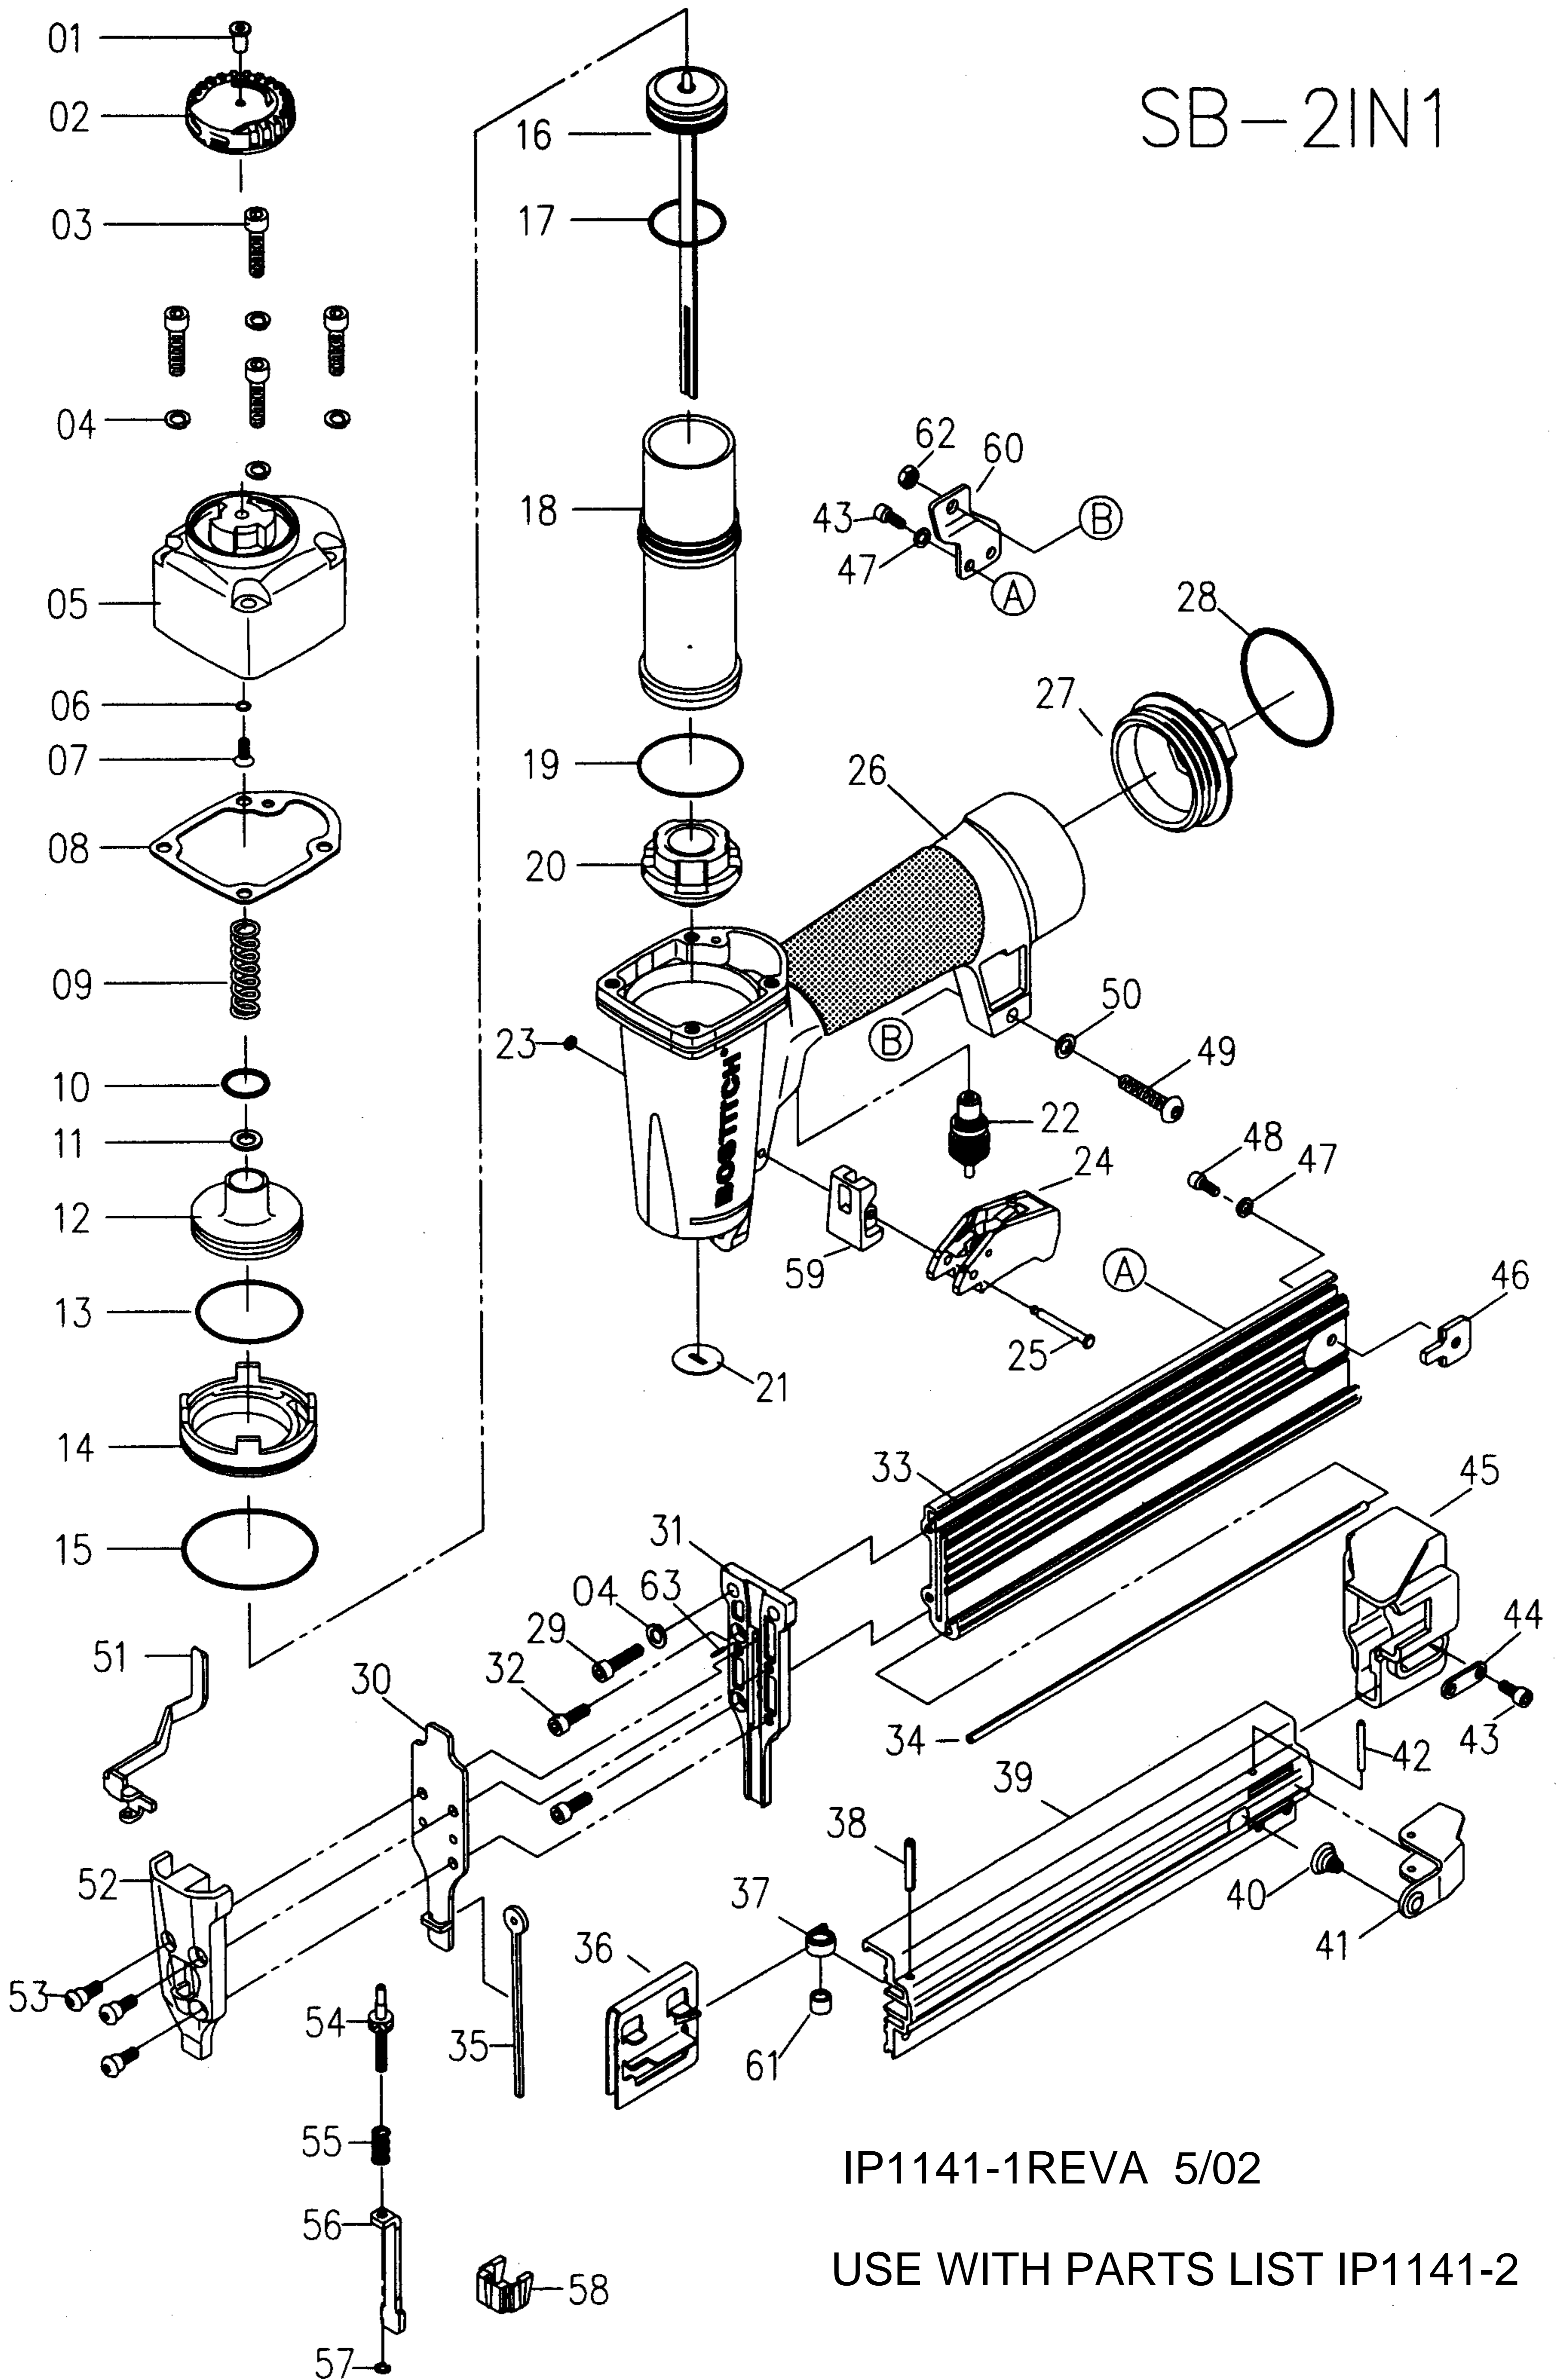

# SB-2IN1

IP1141-1REVA 5/02

USE WITH PARTS LIST IP1141-2

## Spare Parts for SB-2IN1

Item#	Illus. #	Description
JA1191W1	1	FLANGE NUT
JA1162E1	2	EXHAUST COVER
1A105401	3	HEX. SOC. HD. BOLT
1D105	4	SPRING WASHER
JS1133D1	5	DEFLECTOR
1FS0003	6	O-RING
1L103061	7	BUTTON HD. SOC. SCREW
JA1151C1	8	PACKING
JA1041S1	9	SPRING
1FP0015	10	O-RING
1E10610	11	FLAT WASHER
JA1052E1	12	HD. VALVE PISTON
1FS0034	13	O-RING
JA1092E1	14	COLLAR
1FA0031	15	O-RING
G0201400	16	DRIVER UNIT
1FZ0009	17	O-RING
JS1101W1	18	CYLINDER
1FA0026	19	O-RING
JA1111O1	20	BUMPER
JS1121I1	21	JOINT GUIDE
FA205BA1	22	TRIGGER VALVE UNIT
1FA0103	23	O-RING
PB2081A1	24	TRIGGER UNIT
JA2071W1	25	STEPPED PIN
JA3401A1	26	FRAME
JA3612D1	27	END CAP
1FZ0019	28	O-RING
S0110520100	29	HEX. SOC. HD. BOLT

G2000501	30	DRIVER GUIDE COVER A UNIT
P0640000501	31	DRIVER GUIDE
1A104163	32	HEX. SOC. HD. BOLT
P064000601	33	MAGAZINE A
P0645200701	34	NAIL GUIDE
P0645200401	35	GUIDE BAR
P0645200801	36	PUSHER
P0640000900	37	SPRING
S080301800	38	SPRING PIN
P0640001001	39	MAGAZINE B
P0645201101	40	SPRING
P0645400432	41	CLICK LEVER
P0645201601	42	CLICK LEVER PIN
S0110408100	43	HEX. SOC. HD. BOLT
JA4501I1	44	END COVER PLATE
P0640001300	45	END COVER
P0645201401	46	REAR PLATE
S0410400	47	SPRING WASHER
S0110406100	48	HEX. SOC. HD. BOLT
S1210422100	49	BUTTON HD. SOC. SCREW
1E10510	50	FLAT WASHER
JA5073I1	51	SAFETY B
JS5082E1	52	SAFETY COVER
JA5131I1	53	SHOULDER SCREW
JA5161W1	54	SETTING KNOB
JA5092S1	55	SPRING
P0655100101	56	SAFETY A
1I1020	57	E-RING
JV5102E1	58	SAFETY PAD
JA5141E1	59	SAFETY GUIDE
P0655100201	60	TAIL HANGER

P0645201701	61	BUSHING
S0710500	62	LOCK NUT
S0801008000	63	SPRING PIN