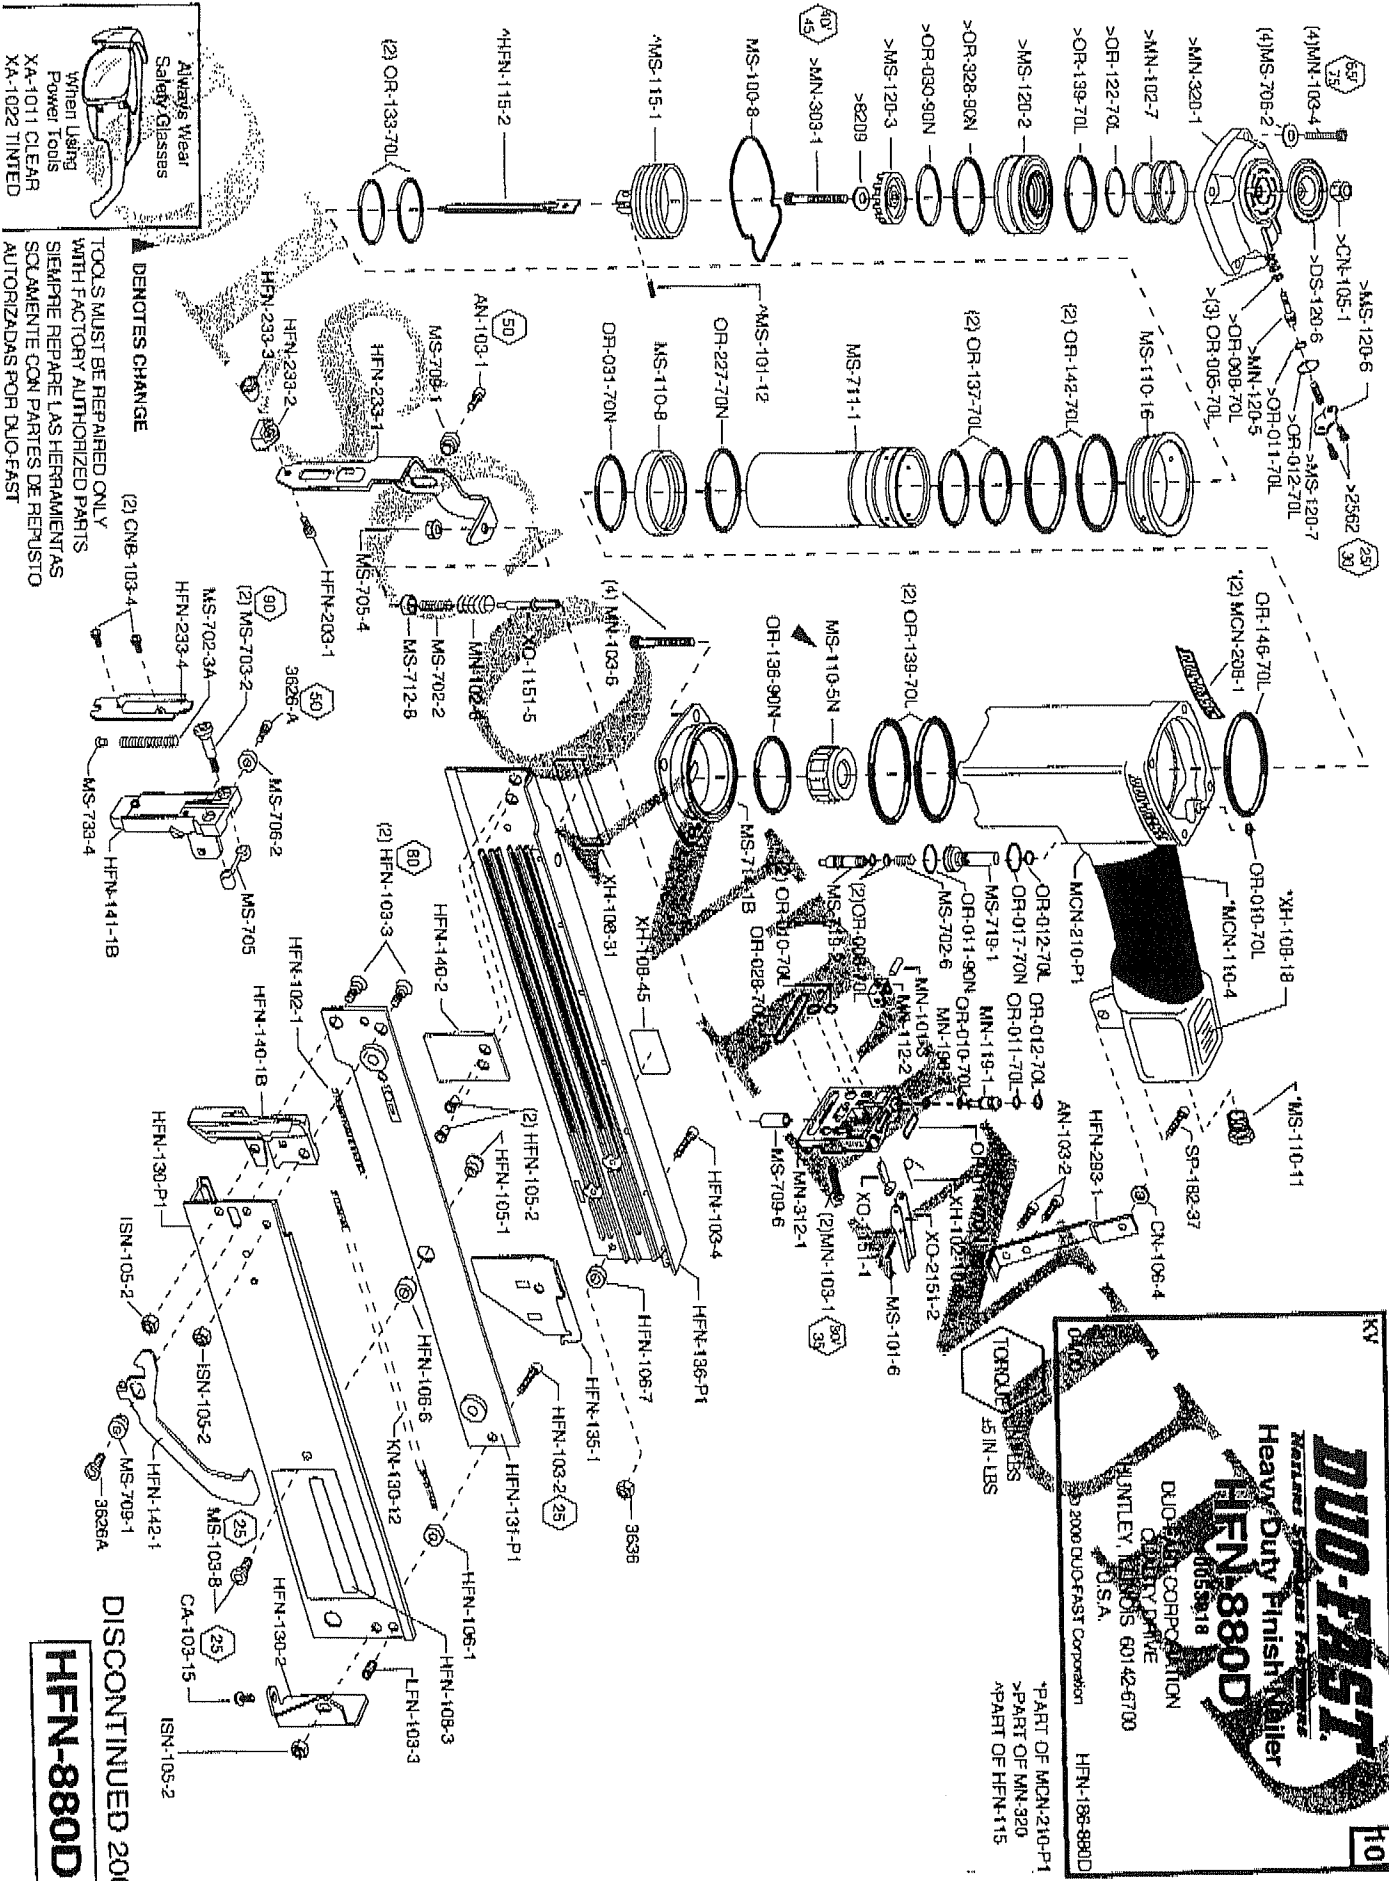

2 pages

**Duo-Fast**  
**Heavy Duty Finish Miller**  
**HFN-880D**  
 0055018  
 DUO-FAST CORPORATION  
 COUNTY DRIVE  
 HUNTLEY, ILLINOIS 60142-6700  
 U.S.A.

2000 DUO-FAST Corporation HFN-186-880D

**DISCONTINUED 2000**