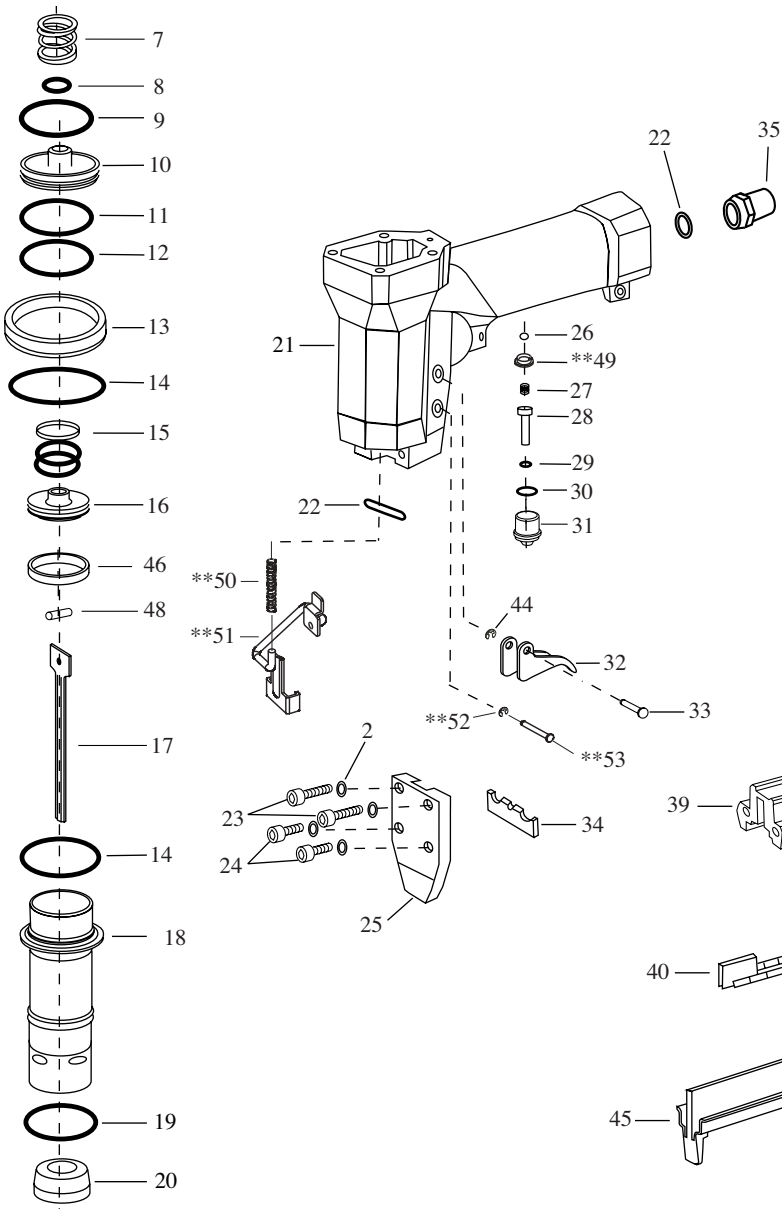

▲ DENOTES CHANGE

TOOLS MUST BE REPAIRED ONLY WITH FACTORY AUTHORIZED PARTS
SIEMPRE REPARA LAS HERRAMIENTAS SOLAMENTE CON PARTES DE REPUESTO AUTORIZADAS POR DUO-FAST