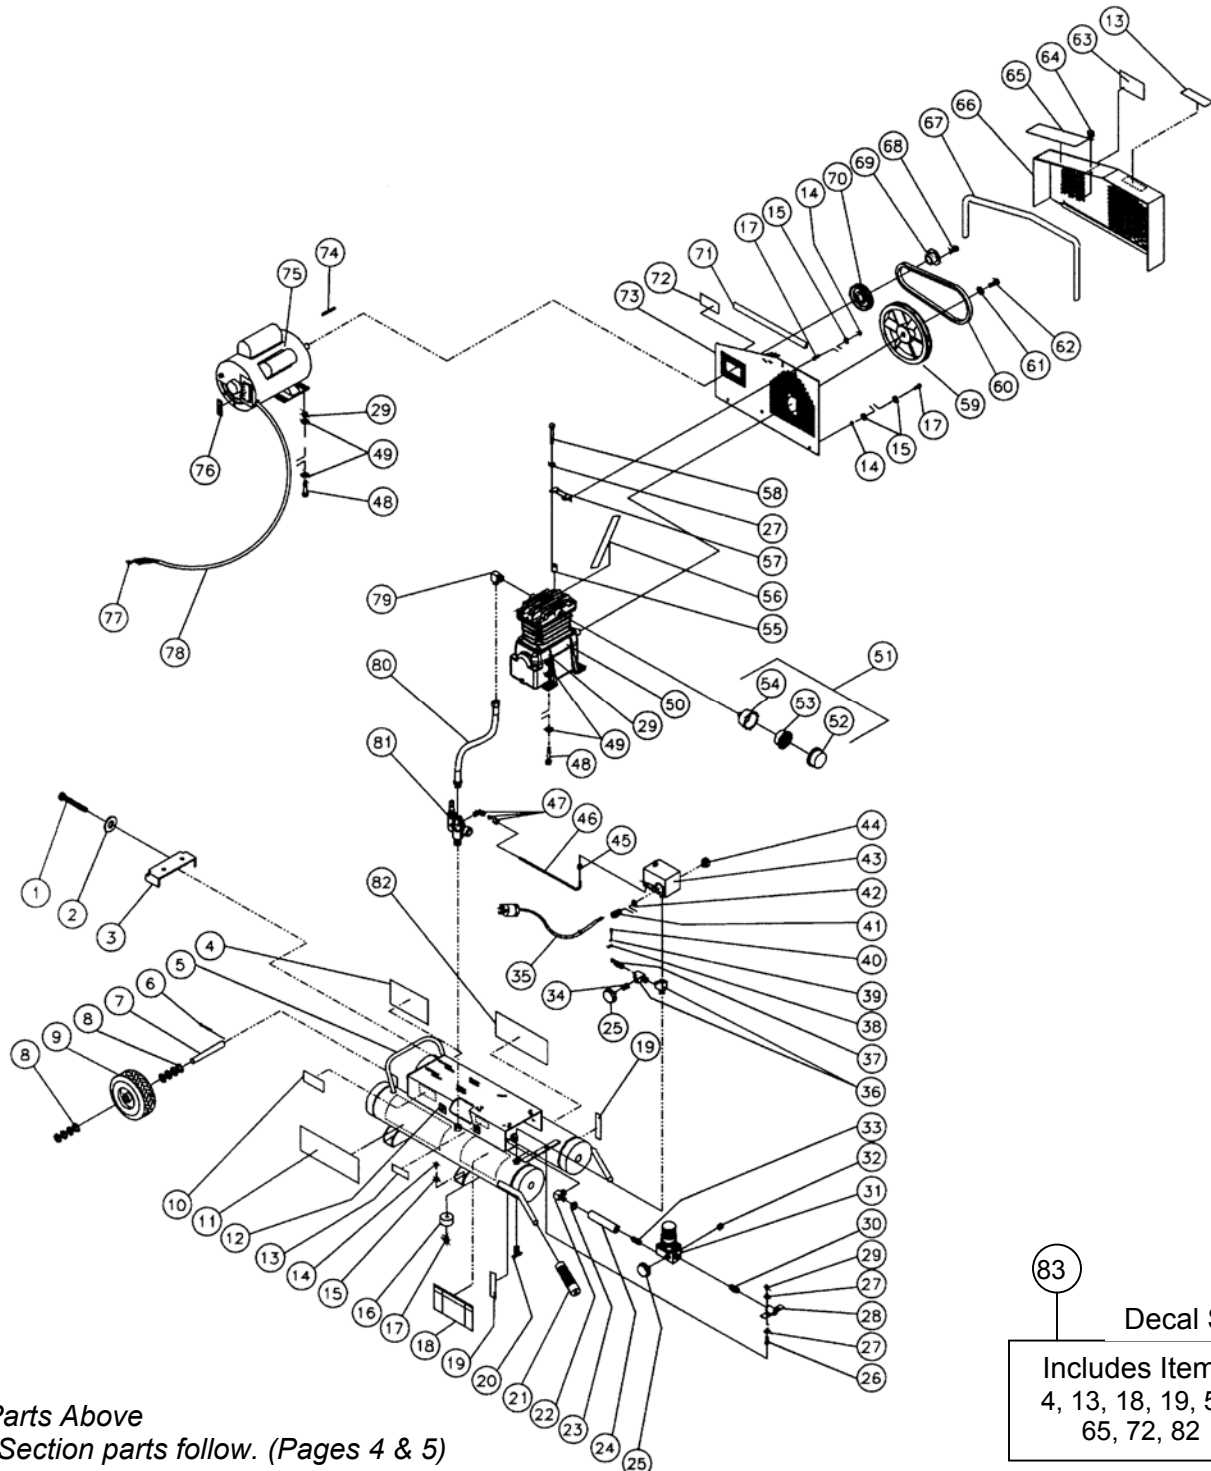

HITACHI

ELECTRIC COMPRESSOR PARTS LIST

ELECTRIC COMPRESSOR
Model EC 25G

2003 • 02 • 21
(E1)

Breakdowns and Owners Manuals are also available on our Web Site "WWW.HITACHI.COM/POWERTOOLS

*Main Parts Above

*Pump Section parts follow. (Pages 4 & 5)

PARTS

EC25G

ITEM #	CODE #	DESCRIPTION	NO USED	Remarks
1	724086	Bolt	1	
2	724079	Washer	1	
3	724080	Belt Tensioner Plate	1	
4		Decal- Maint. Instructions (Included w/ Item 83 Only)	1	
5	724006	Air Tank Assembly	1	
6	724004	Cotter Pin	2	
7	724003	Axle	1	
8	724001	Washer	10	
9	724005	Wheel	1	
10	N/A	Decal- Date Plate	1	
11	724008	Decal- Hitachi	1	
12	724087	Wire Clips	2	
13		Decal-Warning, Hot Surface (Included w/ Item 83 Only)	1	
14	724010	Locknut	9	
15	724011	Washer	12	
16	724012	Isolator	4	
17	724013	Bolt	9	
18	N/A	Decal-Danger/Warning/Caution (French Only)	1	
19		Decal-Drain Tank (Included w/ Item 83 Only)	2	
20	724016	Drain Valve	2	
21	724017	Handle Grips	2	
22	724018	Elbow	1	
23	724019	Hose Clamp	2	
24	724020	Hose (One Foot Required)	1	
25	724088	Pressure Gage	2	
26	724021	Bolt	2	
27	724022	Washer	6	
28	724023	Regulator Mounting Bracket	1	
29	724024	Locknut	10	
30	724064	Nipple	1	
31	724065	Adjustable Regulator- 150 PSI	1	
32		Regulator Plug (Included w/ Item # 31 Only)	1	
33	724067	Hose Barb	1	
34	724036	Adapter	1	
35	724089	Plug-Cord Set	1	
36	724070	Street Tee	2	
37	724037	Safety Relief Valve	1	
38	724090	Terminal	3	
39	724091	Lock washer	3	
40	724092	Screw	1	
41	724093	Cord Strain Relief	1	
42	724094	Locknut	1	

2003-02-21