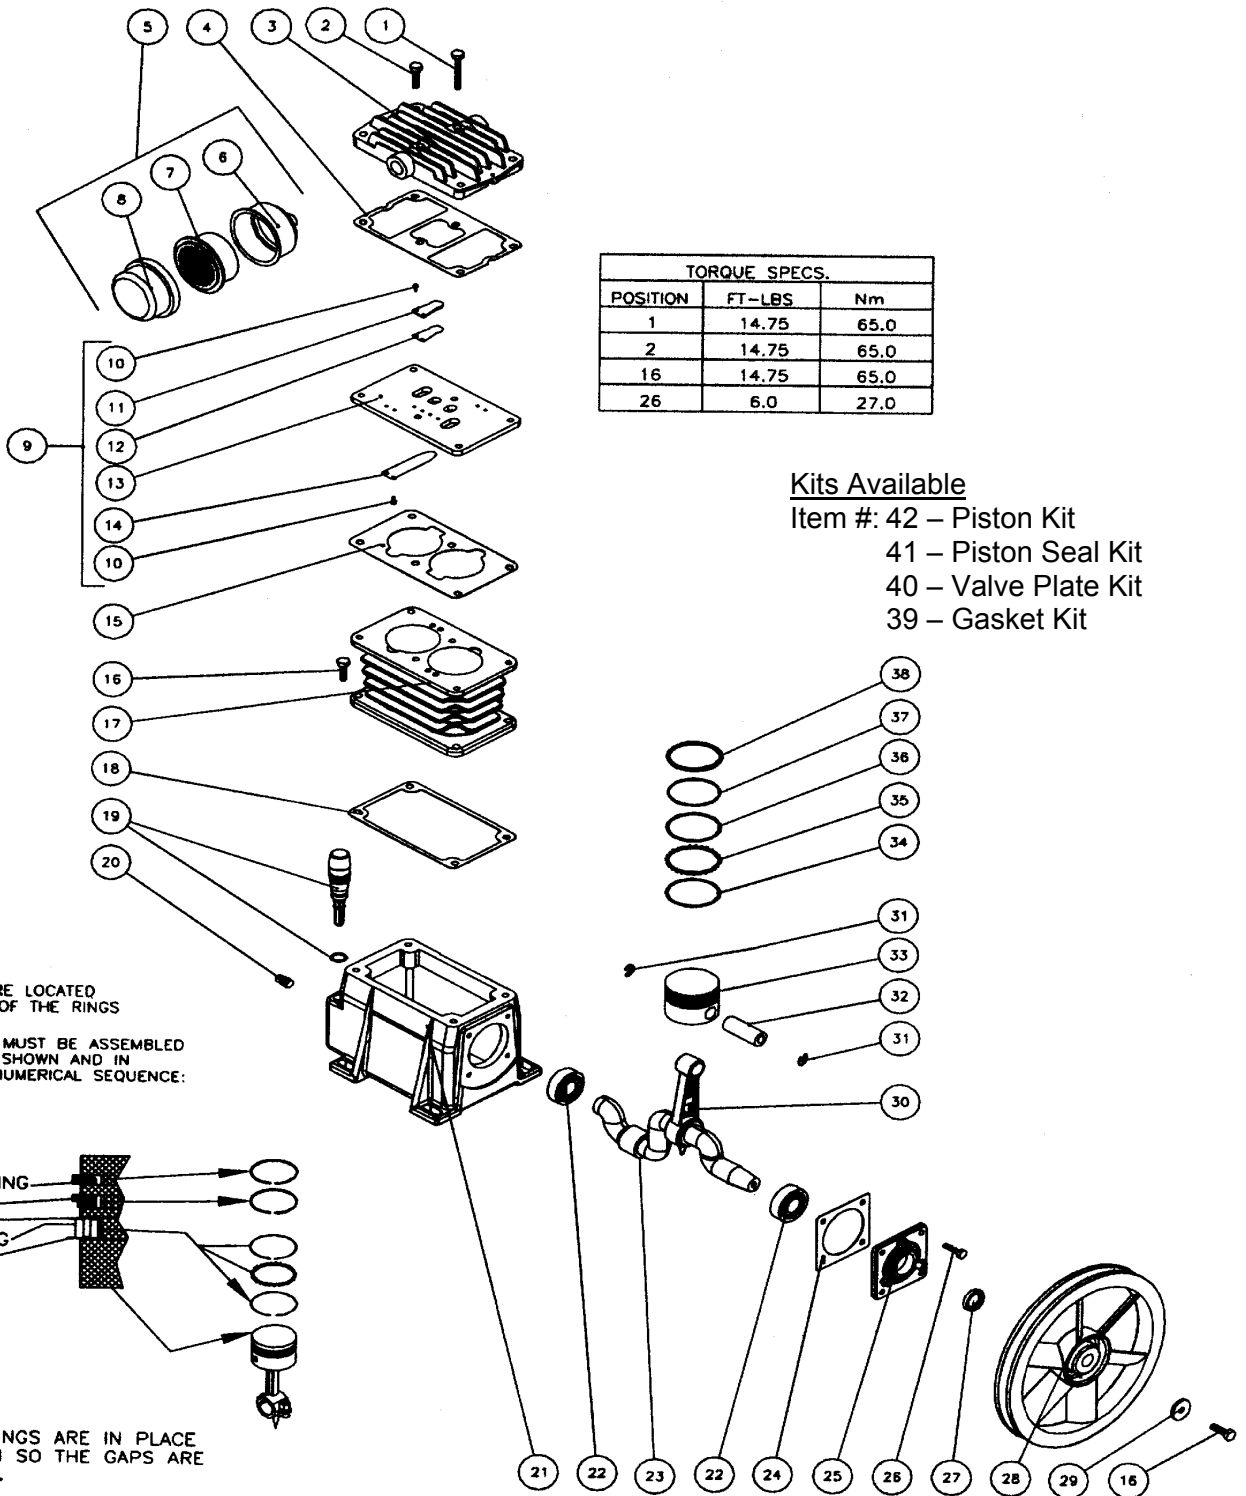

Pump Section, EC25G

2003-02-22

Pump Section Parts

EC25G

Item #	Code #	DESCRIPTION	No Used	Remarks,
1	724101	Screw	2	
2	724040	Screw	4	
3	724103	Cylinder Head	1	
4		Head Gasket (See Item 39)	1	
5	724042	Air Filter Assembly (*) (Includes Items 6-8)	1	
6		Rear Filter Housing (*) (Included w/Item 5 Only)	1	
7	724044	Filter Element (*)	1	
8	724108	Filter Cap (*)	1	
9	724152	Valve Plate Assembly (Includes Items 10-14)	1	
10		Valve Screw (See Item 9)	8	
11		Valve Stop (See Item 9)	2	
12		Outlet Reed Valve (See Item 9)	2	
13		Valve Plate (Included w/Item 9 Only)	1	
14		Inlet Reed Valve (See Item 9)	2	
15		Cylinder Valve Plate Gasket (See Item 39)	1	
16	724021	Screw	5	
17	724117	Cylinder	1	
18		Cylinder / Crankcase Gasket (See Item 39)	1	
19	724119	Oil Dipstick w/ O-ring	1	
20	724120	Plug	1	
21	724121	Crankcase	1	
22	724122	Bear, Ball	2	
23	724123	Crankshaft	1	
24		Flange Gasket (See Item 39)	1	
25	724125	Flange	1	
26	724126	Screw	4	
27	724127	Shaft Oil Seal	1	
28	724049	Flywheel	1	
29		Washer w/ Crankshaft (Included w/ Item 23)	1	
30	724130	Connecting Rod	2	
31		Snap Ring (See Item 41)	4	
32		Wrist Pin (See Item 41)	2	
33		Piston (See Item 41)	2	
34		Bottom Rail (See Item 40)	2	
35		Expander Ring (See Item 40)	2	
36		Top Rail (See Item 40)	2	
37		Scraper Piston Ring (See Item 40)	2	
38		Taper Face Piston Ring (See Item 40)	2	
39	724139	Gasket Kit (Inc. 4. 15. 18. 24)		
40	724140	Valve Plate Kit (Includes items 10-12, 14)		
41	724141	Piston Seals Kit (Inc. 34-38)		
42	724142	Piston Kit (Inc. 31-33)		

(*) Indicates Not Supplied with Pump Ass'y 724046

2003-02-22