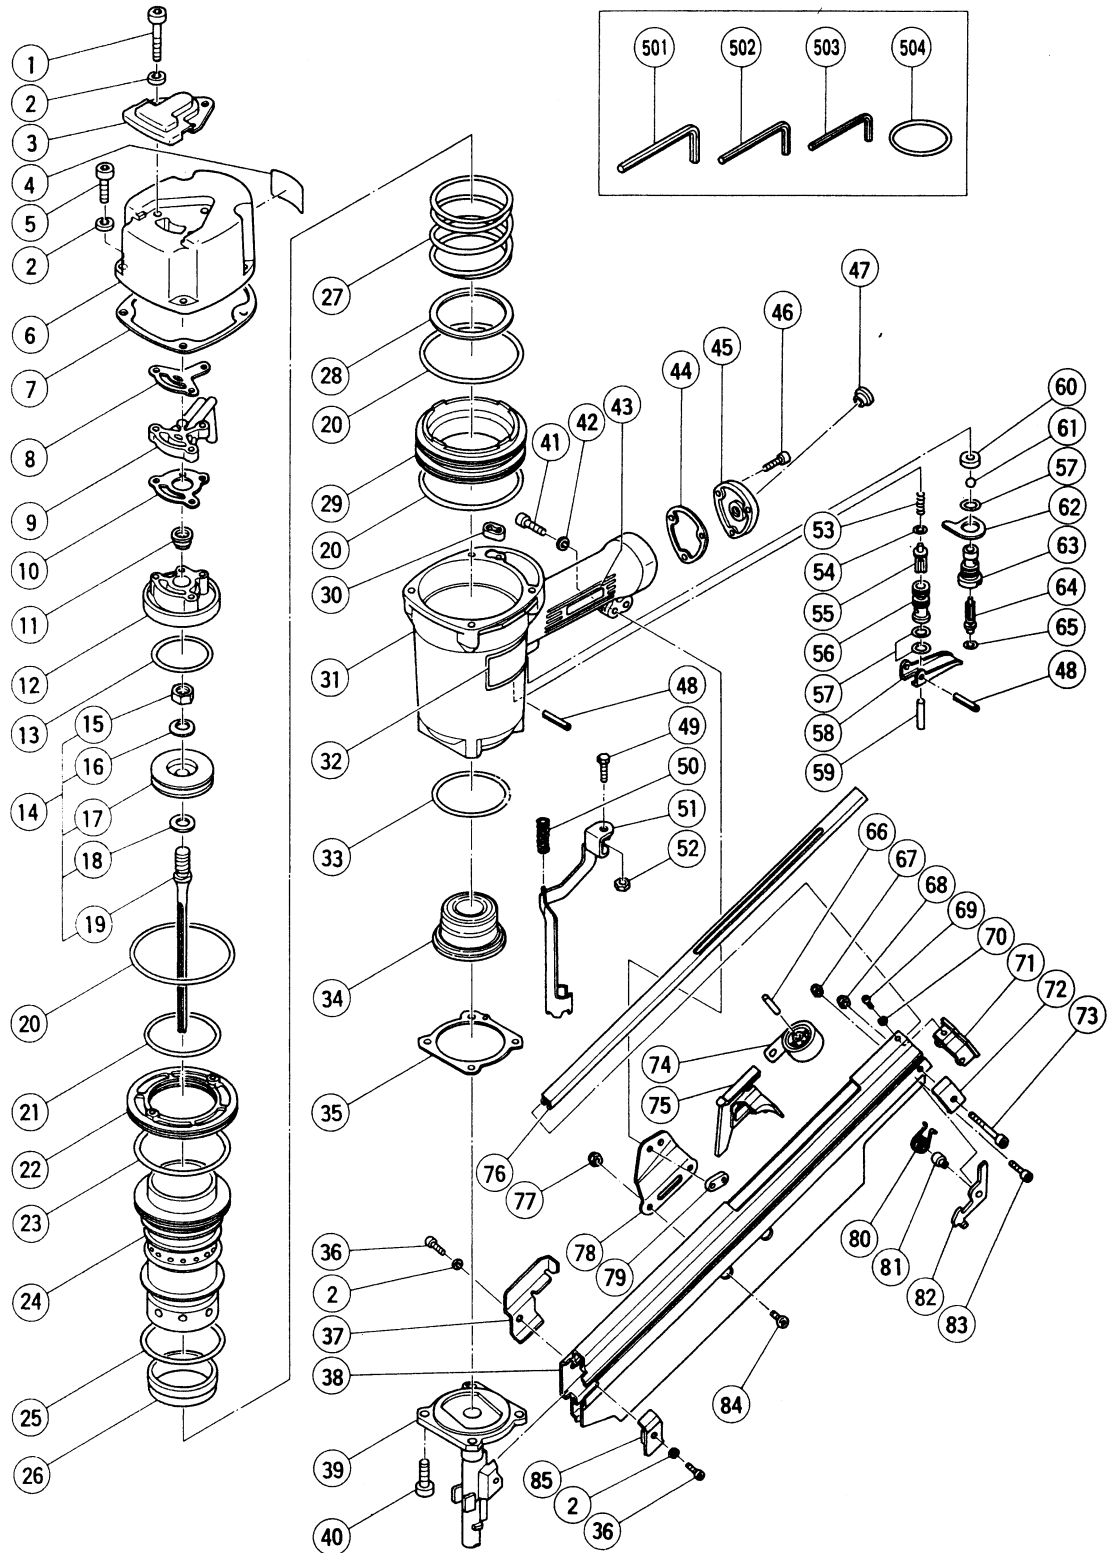

PNEUMATIC TOOL PARTS LIST

CLIP HEAD NAILER

1988·1·10

Model NR83AA

NR83AA(E1)

PARTS

NR83AA(E1)

Item No.	Code No.	Part Name	Q'ty	Remarks
1	949832	Hexagon Socket Hd. Bolt M6 x 45	3	(10 pcs.)
2	949455	Spring Lock Washer	9	for M6 (10 pcs.)
3	877330	Top Cover	1	
4	878499	Caution Plate	1	
5	949652	Hexagon Socket Hd. Bolt M6 x 25	4	(10 pcs.)
6	877384	Exhaust Cover	1	
7	877325	Packing (B)	1	
8	877329	Packing (F)	1	
9	877328	Exhaust Piece	1	
10	877326	Packing (C)	1	
11	878417	Exhaust Valve	1	
12	877363	Head Cap	1	
13	877368	O-Ring	1	
14	878630	Piston Ass'y	1	includes 15 ~ 19
15	878280	Small Hexagon Nut M12	1	
16	878271	Conical Spring Washer	1	
17	878301	Piston	1	
18	878272	Washer	1	
19	878631	Drive Bit	1	
20	877316	O-Ring (S-90)	3	
21	877312	Cylinder O-Ring (I.D. 63.1)	1	
22	877318	Cylinder Plate	1	
23	877313	Cylinder O-Ring (I.D. 79.3)	1	
24	877810	Cylinder	1	
25	877314	Cylinder O-Ring (I.D. 69.3)	1	
26	877317	Cylinder Ring	1	
27	877321	Cylinder Spring	1	
28	877322	Base Washer	1	
29	877310	Cylinder Guide	1	
30	877327	Packing (G)	1	
31	877362	Body (B)	1	
32	—	Name Plate	1	
33	877315	Cylinder O-Ring (I.D. 63.9)	1	
34	878303	Piston Damper	1	
35	877334	Packing (A)	1	
36	949755	Hexagon Socket Hd. Bolt M6 x 16	2	(10 pcs.)
37	878632	Guard	1	
38	878645	Magazine	1	
39	878641	Tail Cover	1	
40	949760	Hexagon Socket Hd. Bolt M8 x 25	4	(10 pcs.)
41	949757	Hexagon Socket Hd. Bolt M5 x 20	2	(10 pcs.)
42	949454	Spring Lock Washer	2	for M5 (10 pcs.)
43	950565	HITACHI Label	1	
44	877331	Packing (D)	1	
45	877367Z	Cap	1	
46	949658	Hexagon Socket Hd. Bolt M5 x 18	3	(10 pcs.)
47	872035	Dust Cap	1	
48	949866	Roll Pin D3 x 30	2	(10 pcs.)
49	875650	Safety Bolt	1	
50	877365	Spring	1	
51	878642	Push Lever	1	
52	949555	Nut M5	1	(10 pcs.)
53	875643	Plunger Spring	1	