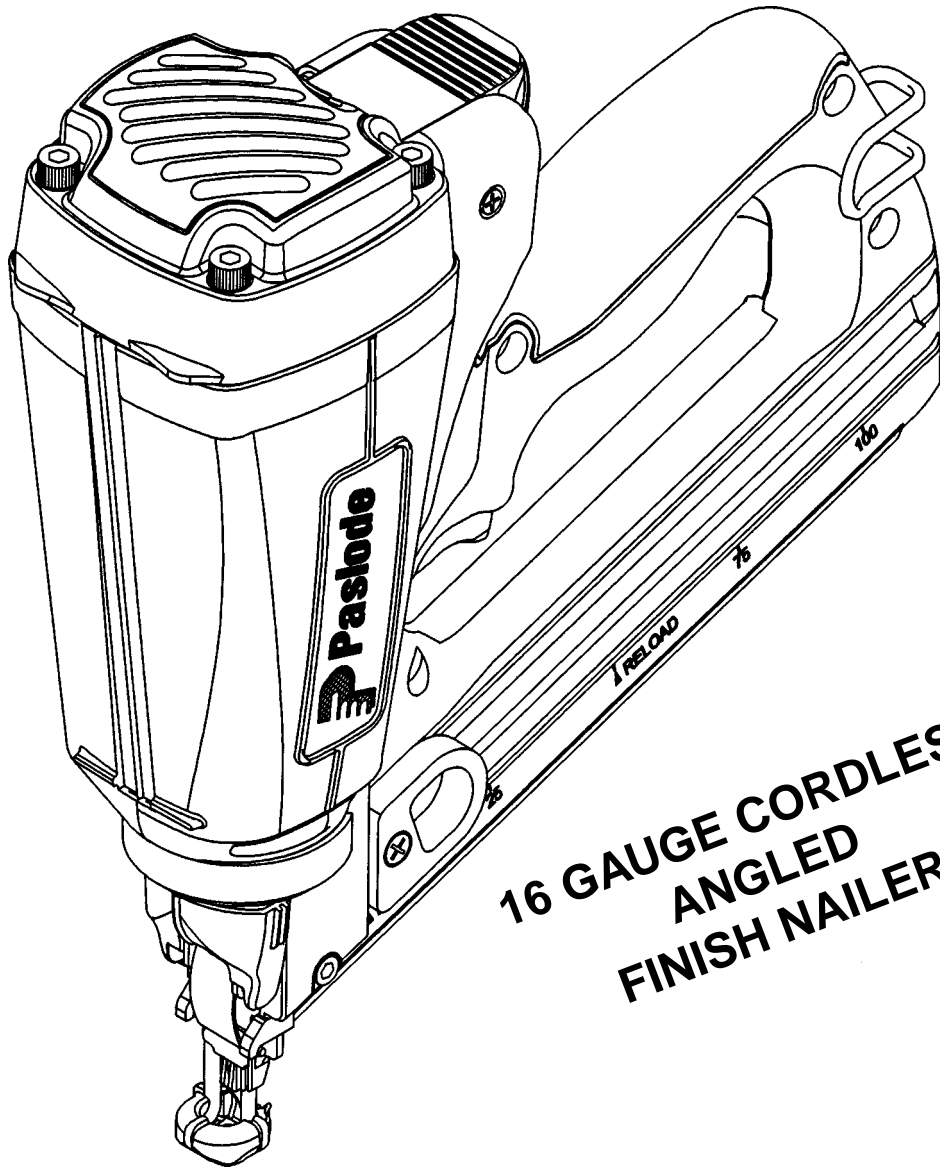

Trim Master  
Model: IM250A  
Part No. 900600  
Angled Finish Nailer

**16 GAUGE CORDLESS  
ANGLED  
FINISH NAILER**

**IMPORTANT!  
DO NOT DESTROY**

Always refer to operating manual #405630 for detailed information on this tool. It is the customer's responsibility to have all operators and service personnel read and understand this information.

**TOOL SCHEMATIC AND PARTS**