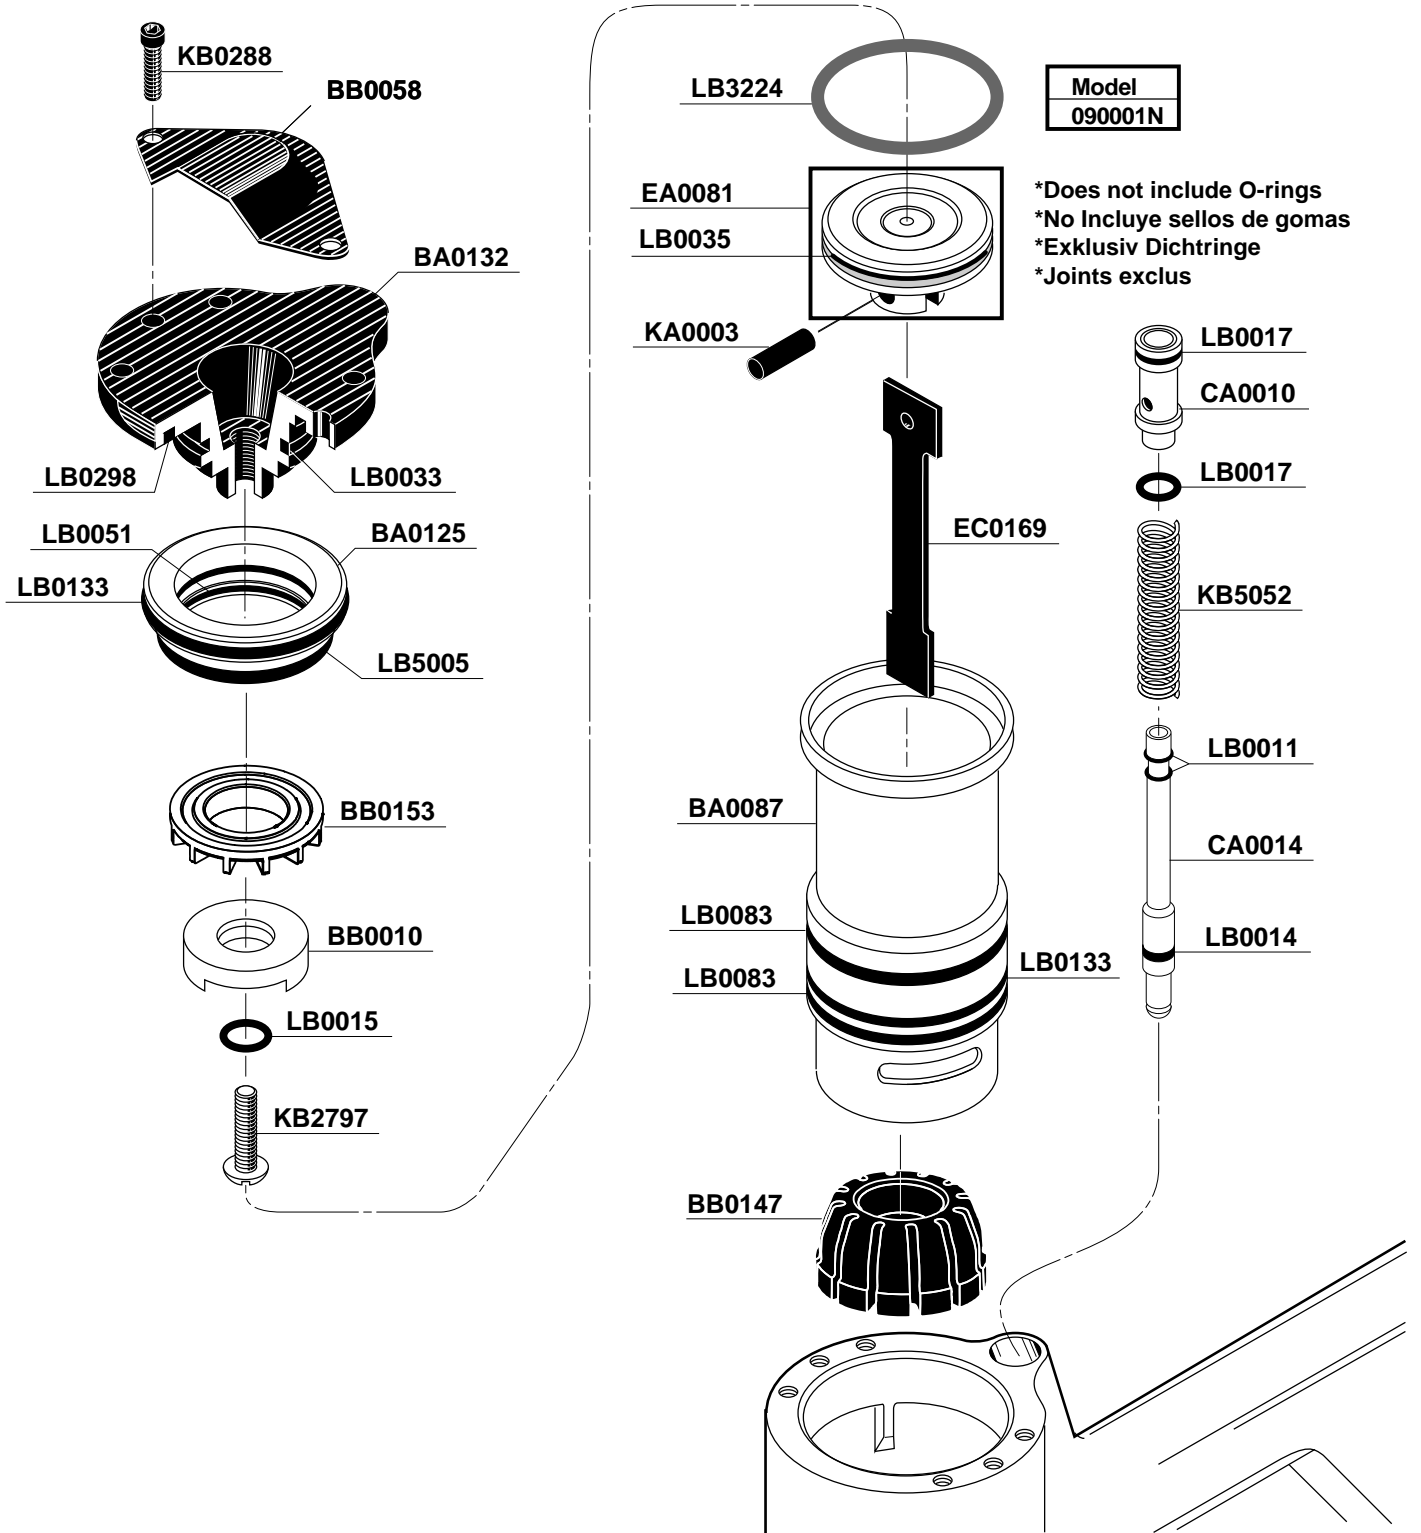

REPLACEMENT PARTS CHART
M1 STAPLER

In the U.S.A., you will find your nearest Senco location listed in the Yellow Pages under "Staples" Or, you can call our toll-free Action-line: 1-800-543-4596

H: 7/16 in. 11mm
J: .062 in. 1.57mm
K: .055 in. 1.4mm
L: 1 in.–1 3/4 in. 25mm–44mm