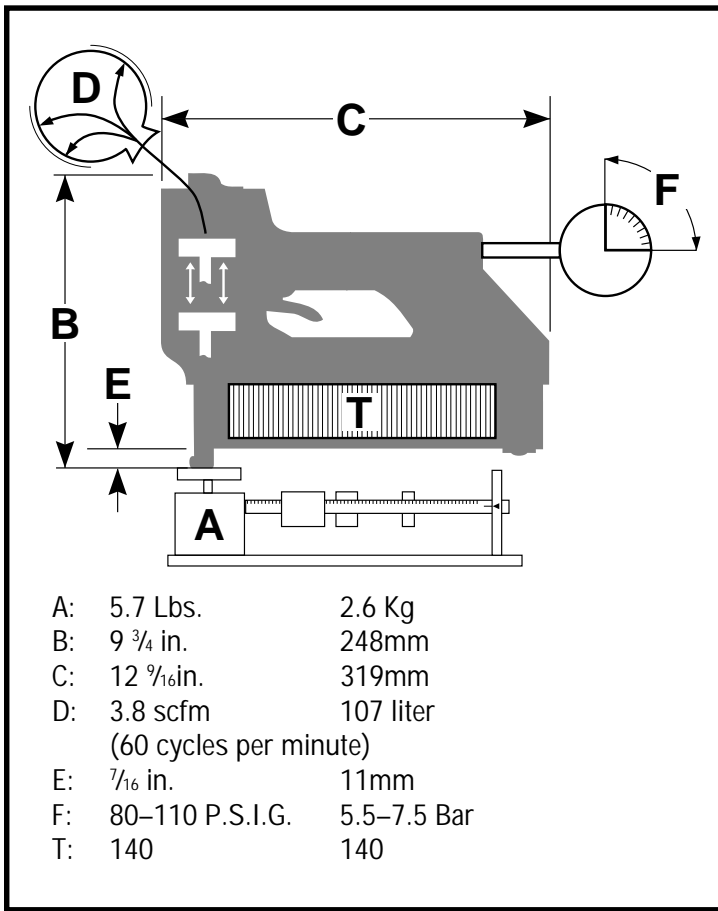

REPLACEMENT PARTS CHART
M1 STAPLER

In the U.S.A., you will find your nearest Senco location listed in the Yellow Pages under "Staples" Or, you can call our toll-free Action-line: 1-800-543-4596

H: 7/16 in. 11mm
J: .062 in. 1.57mm
K: .055 in. 1.4mm
L: 1 in.–1 3/4 in. 25mm–44mm

Available Plugs
(Not Included with Tool)

 **PC0480**
1/4" Body
Ind. Interchange 3/8" MPT

 ✓ **PC0485**
3/8" Body
Ind. Interchange 3/8" MPT

 **PC0469**
1/4" Body
Tru-Flate 3/8" MPT

 ✓ **PC0475**
3/8" Body
Tru-Flate 3/8" MPT