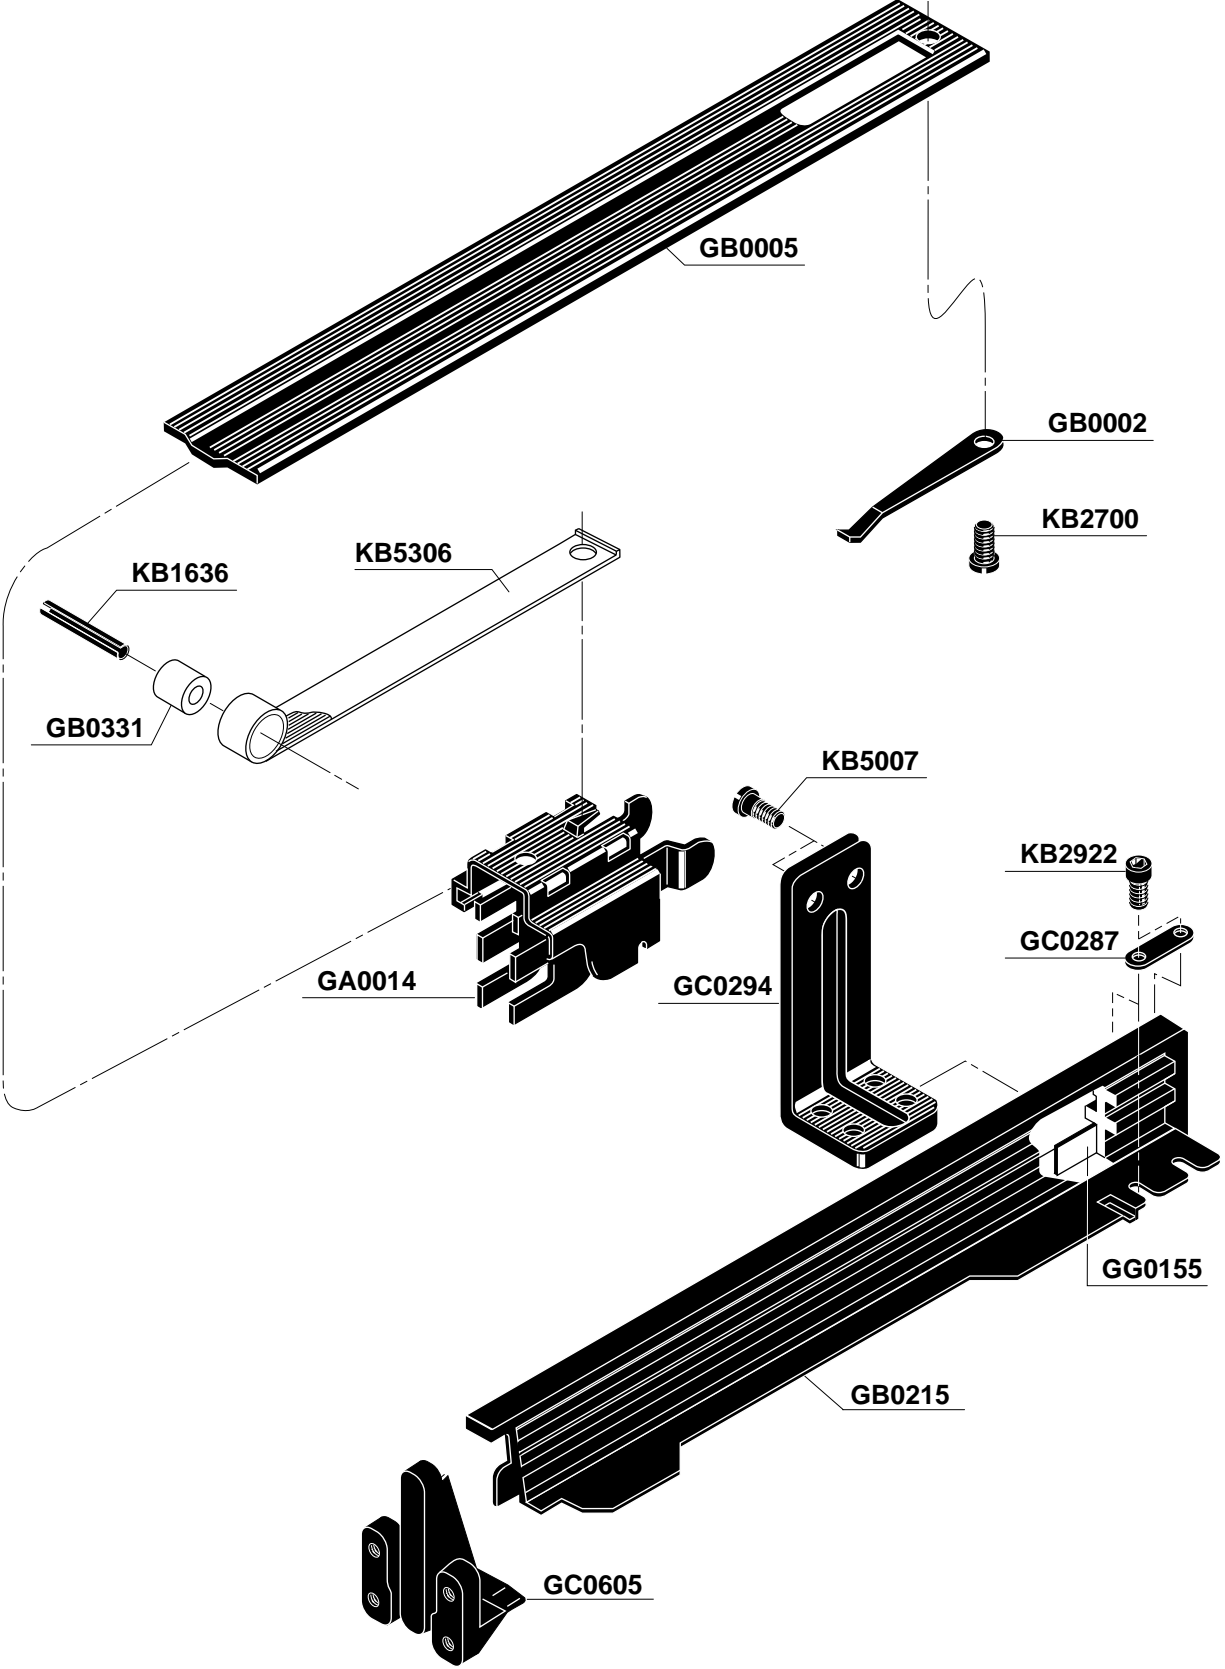

REPLACEMENT PARTS CHART
M1 STAPLER

In the U.S.A., you will find your nearest Senco location listed in the Yellow Pages under "Staples" Or, you can call our toll-free Action-line: 1-800-543-4596

H: 7/16 in. 11mm
J: .062 in. 1.57mm
K: .055 in. 1.4mm
L: 1 in.–1 3/4 in. 25mm–44mm