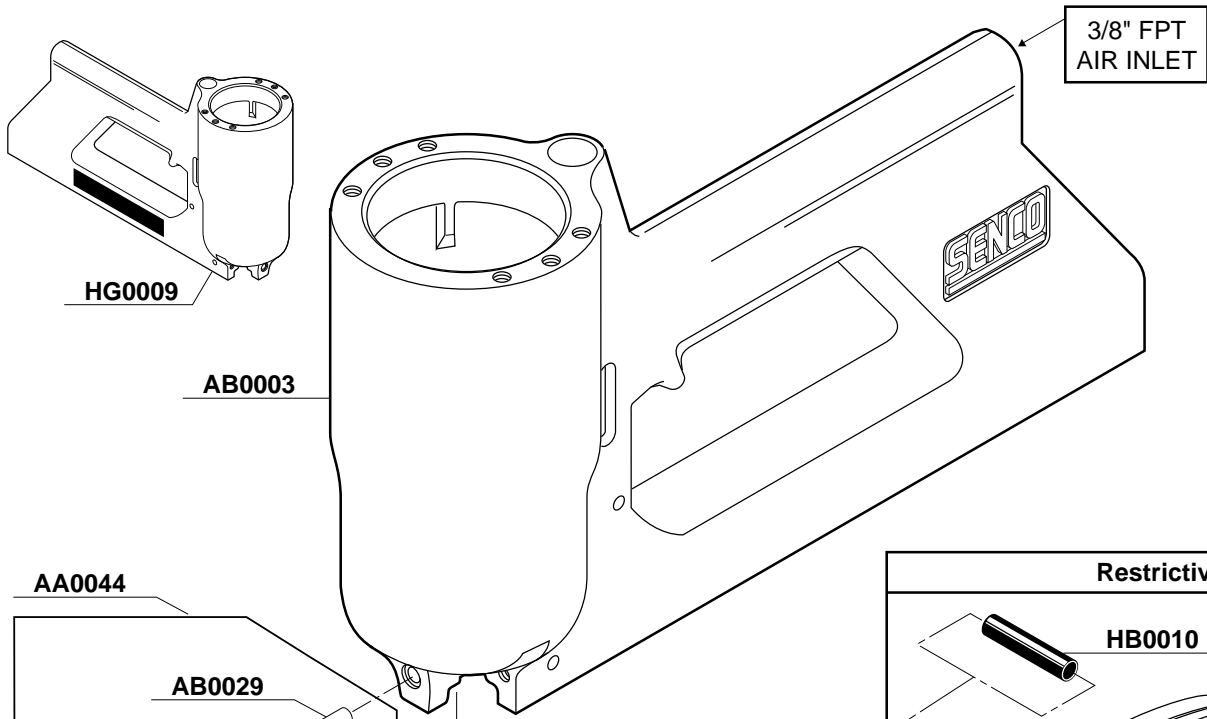

REPLACEMENT PARTS CHART
M1 STAPLER

In the U.S.A., you will find your nearest Senco location listed in the Yellow Pages under "Staples" Or, you can call our toll-free Action-line: 1-800-543-4596

H: 7/16 in. 11mm
J: .062 in. 1.57mm
K: .055 in. 1.4mm
L: 1 in.–1 3/4 in. 25mm–44mm