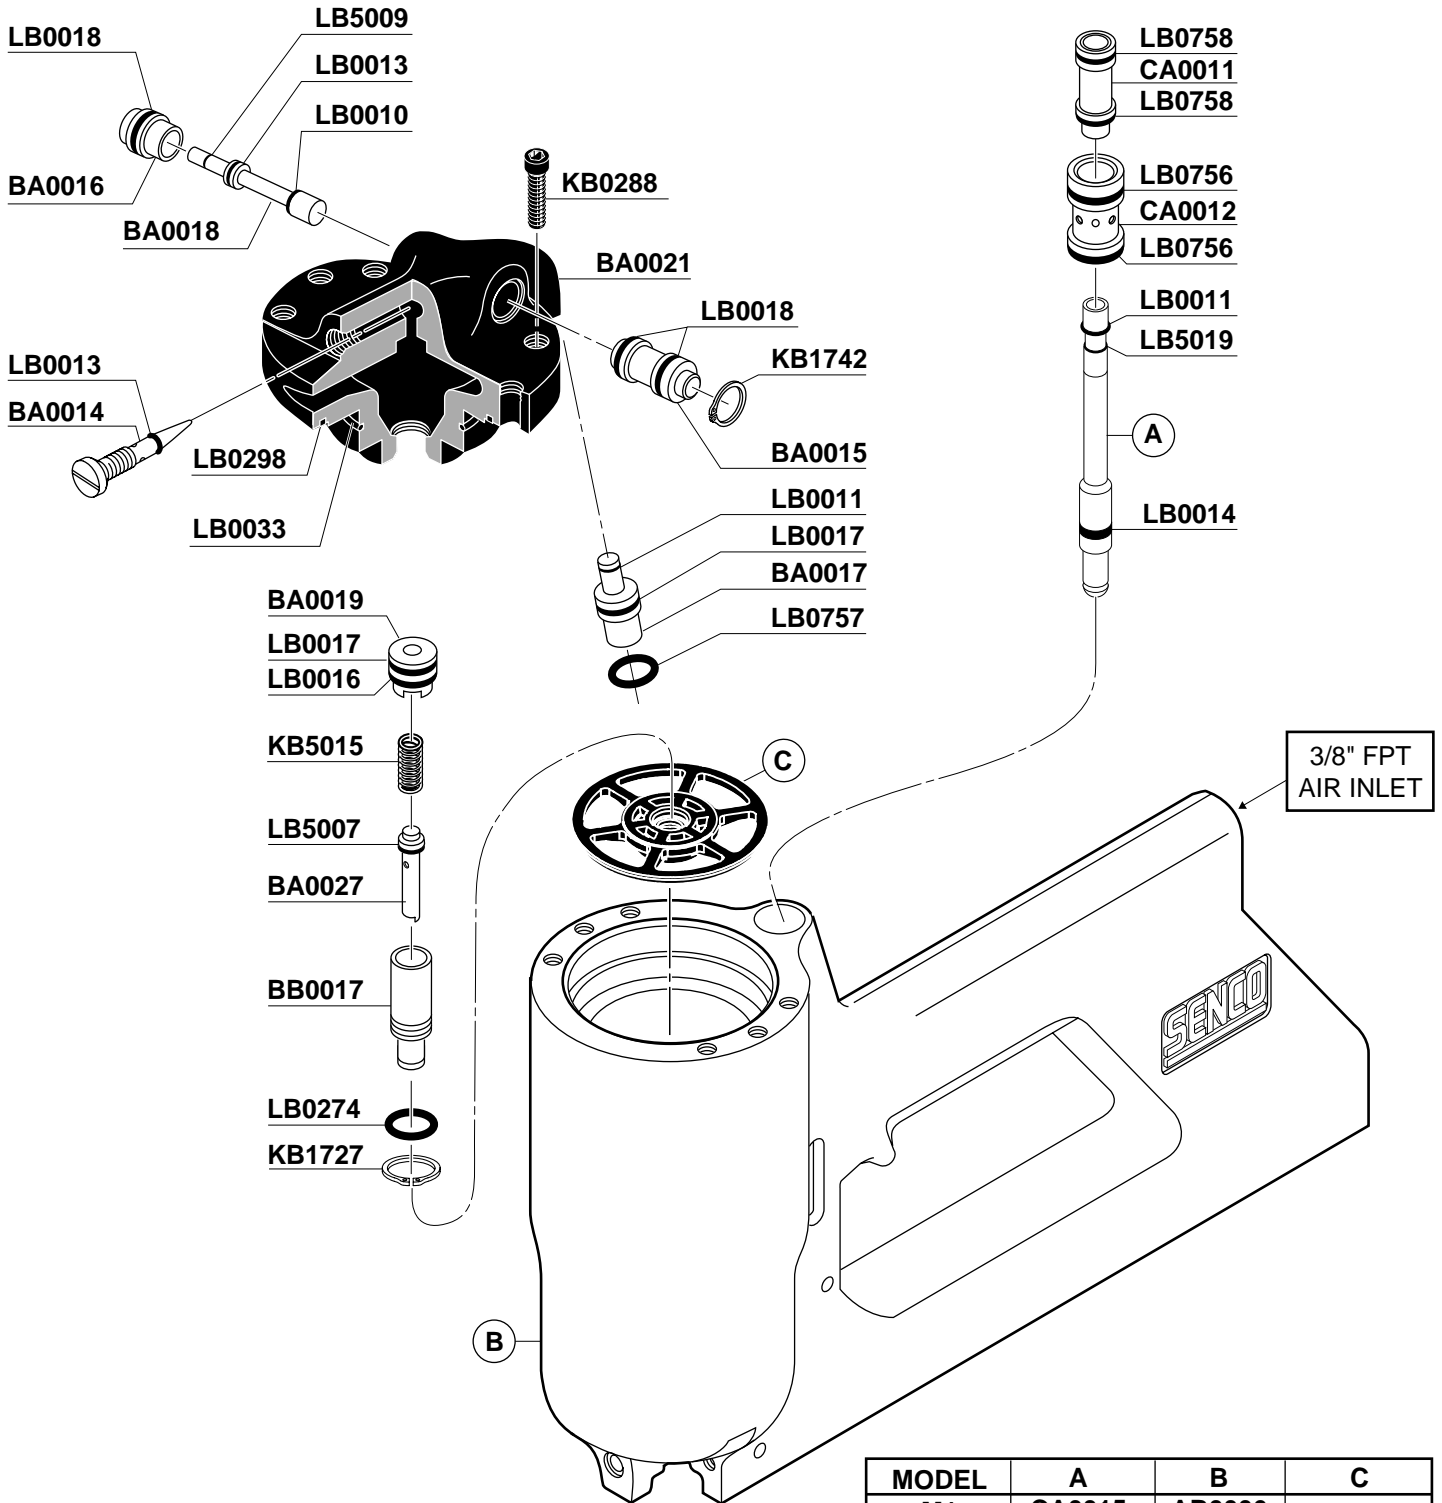

Available Plugs
(Not Included with Tool)

 **PC0480**
1/4" Body
Ind. Interchange 3/8" MPT

 ✓ **PC0485**
3/8" Body
Ind. Interchange 3/8" MPT

 **PC0469**
1/4" Body
Tru-Flate 3/8" MPT

 ✓ **PC0475**
3/8" Body
Tru-Flate 3/8" MPT

✓ **Recommended Plugs**
Plugs shown smaller than actual size

MODEL	A	B	C
M1	CA0015	AB0006	—
M2+	CA0013	—	XA1628
M3+	CA0013	—	XA1628

In the U.S.A., you will find your nearest Senco location listed in the Yellow Pages under "Staples." Or, you can call our toll-free Action-line: 1-800-543-4596