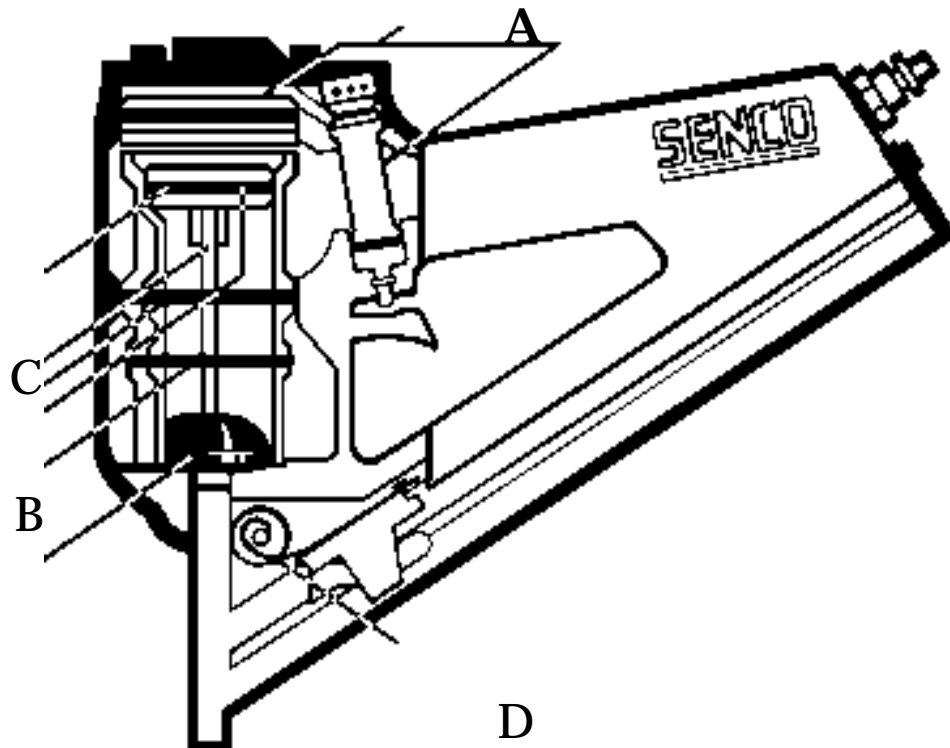

Síntoma	Escape de Air (Arriba) Herramienta no mueve Operación Floja	Escape de Air (Abajo) Retorno Flojo	Penetrado Flojo Lanzeta Quebrada	Alimentador podr Entrancado de la Herramienta
Symptôme	Fuite à l'échappement Ne fonctionne plus Appareil lent	Fuite à la base du moteur Remontée du couteau lente	Peu de puissance Mauvaise percussion	Enraiments Mauvaise avance des projectiles
Symptome	Undichtigkeit oben am Gerät Gerät reagiert nicht	Undichtigkeit unten am Gerät keine oder nur unzureichende Rückführung	Gerät treibt nicht ein Gebrochener Treiber	Befestiger werden nicht nachgeschoben Gerät ist verklemmt
Symptom	Air Leak (Top) Tool does nothing Sluggish	Air Leak (Bottom) Poor Return	Weak Drive Broken Driver	Poor Feed Tool Jamming
Model	A	B	C	D
M1	YK0005	YK0006	YK0008	YK0012