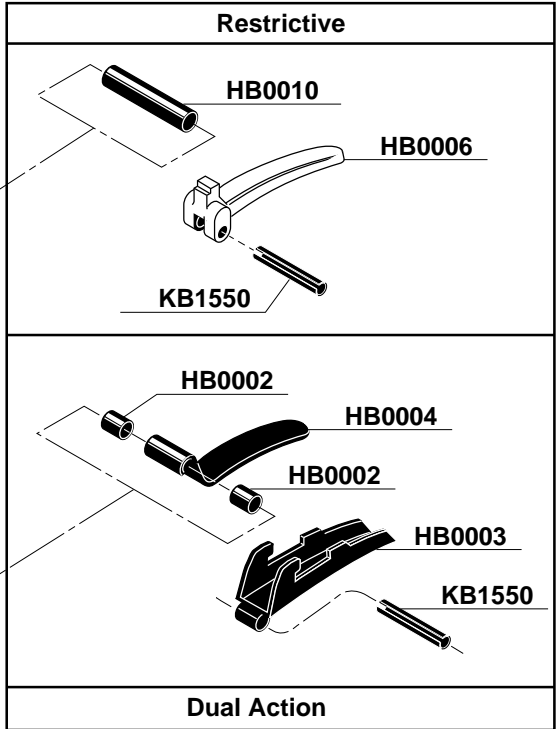

REPLACEMENT PARTS CHART
M1 STAPLER

In the U.S.A., you will find your nearest Senco location listed in the Yellow Pages under "Staples" Or, you can call our toll-free Action-line: 1-800-543-4596

H: 7/16 in. 11mm
J: .062 in. 1.57mm
K: .055 in. 1.4mm
L: 1 in.–1 3/4 in. 25mm–44mm