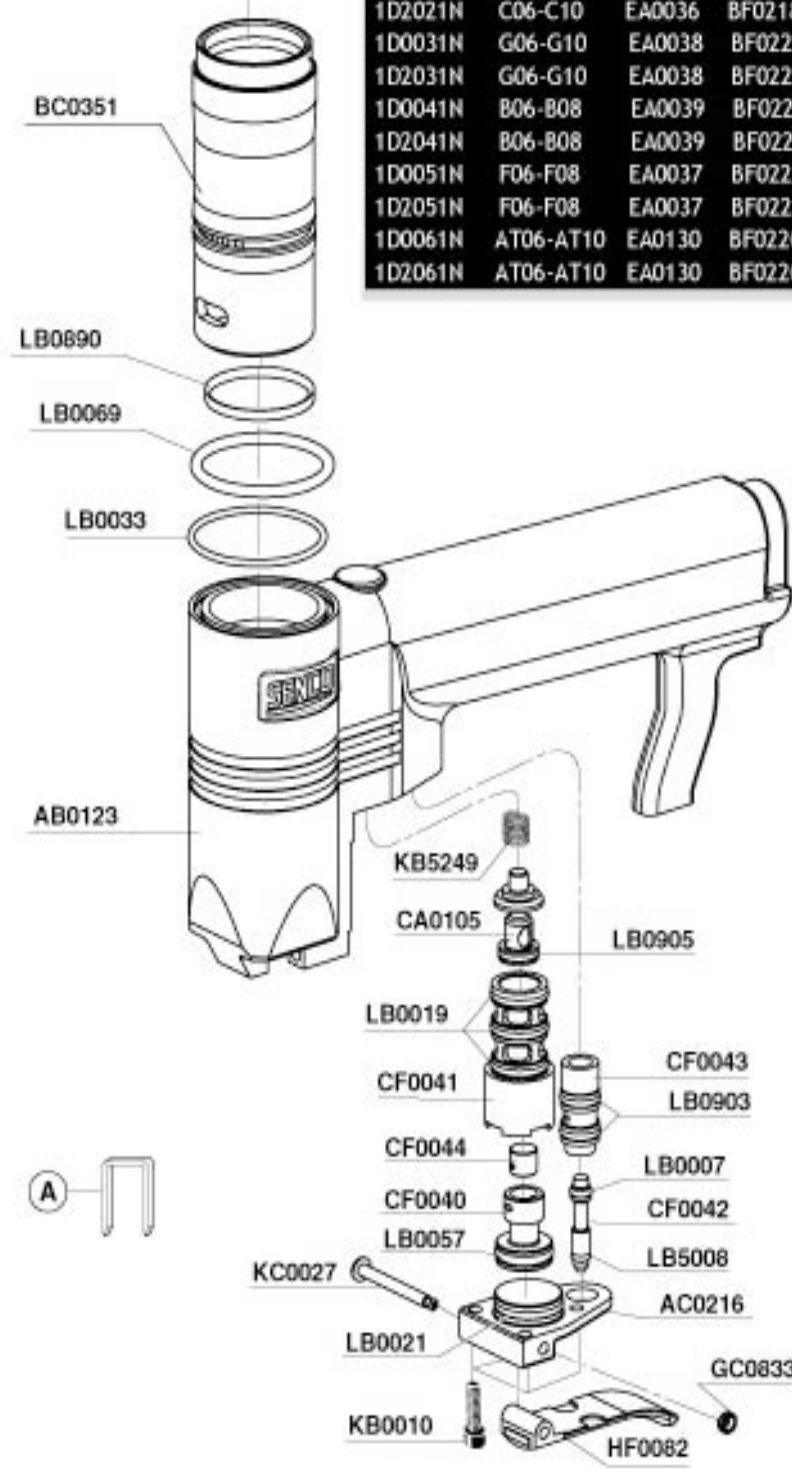

SFW10XP FINE WIRE STAPLER

Parts Reference Guide

Repair Kits
YK0321
YK0322

* Schematic Drawings inside

SFW10XP Fine Wire Stapler

SENCO

1/16"CSK DRIVER ASSEMBLY

C06-C10	EA0147	1/16" CSK
F06-F08	EA0148	1/16" CSK

Model	A	B	C
1D0001N	A06-D10	EA0144	BF0222
1D2001N	A06-D10	EA0144	BF0222
1D0011N	E06-E10	EA0058	BF0222
1D2011N	E06-E10	EA0058	BF0222
1D0021N	C06-C10	EA0036	BF0218
1D2021N	C06-C10	EA0036	BF0218
1D0031N	G06-G10	EA0038	BF0221
1D2031N	G06-G10	EA0038	BF0221
1D0041N	B06-B08	EA0039	BF0220
1D2041N	B06-B08	EA0039	BF0220
1D0051N	F06-F08	EA0037	BF0221
1D2051N	F06-F08	EA0037	BF0221
1D0061N	AT06-AT10	EA0130	BF0220
1D2061N	AT06-AT10	EA0130	BF0220

Available Plugs (Not Included with Tool)

✓ **Recommended Plugs**
Plugs shown smaller than actual size

Model	A	D	E	F	G	H	I	J
1D0001N	A06-D10	N/A	N/A	FC0425	GB0526	GB0532	GC0770	GC0769
1D2001N	A06-D10	N/A	N/A	FC0425	GB0536	GB0532	GC0770	GC0769
1D0011N	E06-E10	N/A	N/A	FC0426	GB0526	GB0533	GC0770	GC0769
1D2011N	E06-E10	N/A	N/A	FC0426	GB0536	GB0533	GC0770	GC0769
1D0021N	C06-C10	KB5145	GC0759	FC0418	GB0473	GB0527	GC0758	GC0763
1D2021N	C06-C10	KB5145	GC0759	FC0418	GB0475	GB0527	GC0758	GC0763
1D0031N	G06-G10	KB5145	GC0759	FC0419	GB0473	GB0528	GC0758	GC0763
1D2031N	G06-G10	KB5145	GC0759	FC0419	GB0475	GB0528	GC0758	GC0763
1D0041N	B06-B08	KB5144	GC0756	FC0420	GB0474	GB0529	GC0755	GC0763
1D2041N	B06-B08	KB5144	GC0756	FC0420	GB0476	GB0529	GC0755	GC0763
1D0051N	F06-F08	KB5144	GC0756	FC0421	GB0474	GB0530	GC0755	GC0763
1D2051N	F06-F08	KB5144	GC0756	FC0421	GB0476	GB0530	GC0755	GC0763
1D0061N	AT06-AT10	KB5144	GC0756	FC0422	GB0474	GB0531	GC0755	GC0763
1D2061N	AT06-AT10	KB5144	GC0756	FC0422	GB0476	GB0531	GC0755	GC0763