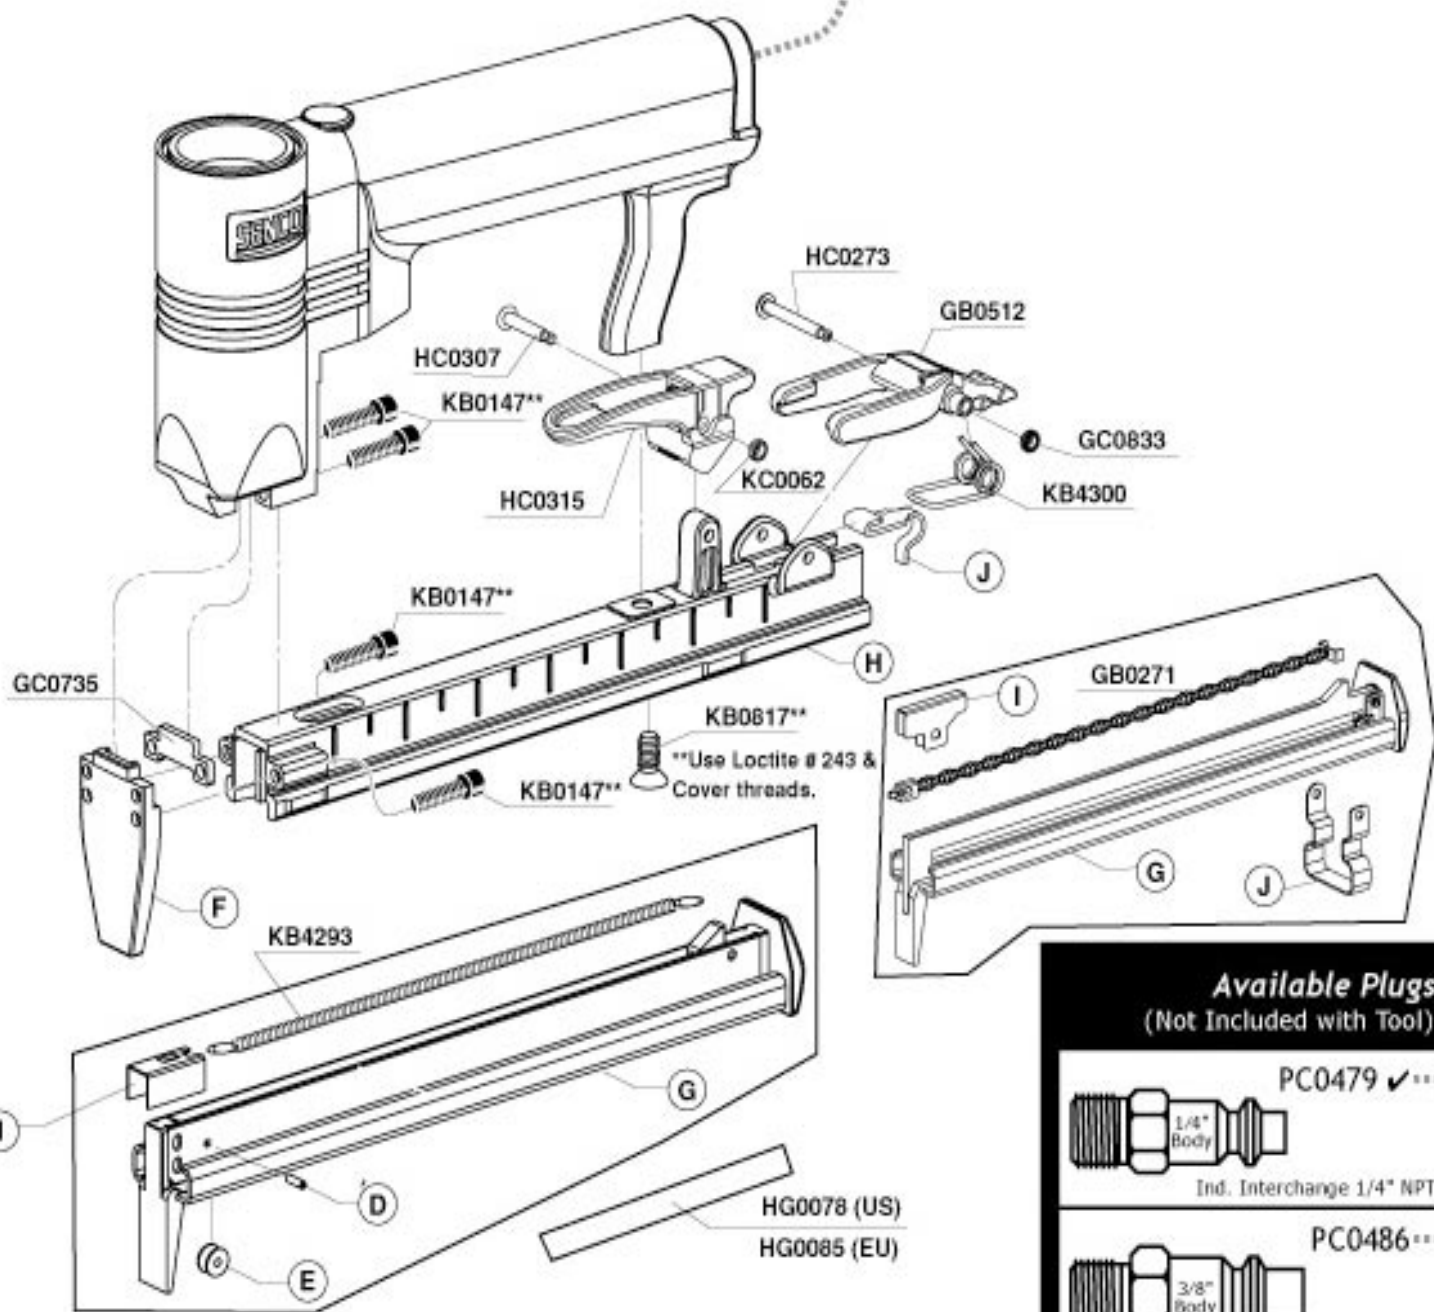

SFW10XP FINE WIRE STAPLER

Parts Reference Guide

Repair Kits
YK0321
YK0322

* Schematic Drawings inside

SFW10XP Fine Wire Stapler

SENCO

1/16"CSK DRIVER ASSEMBLY

C06-C10	EA0147	1/16" CSK
F06-F08	EA0148	1/16" CSK

Model	A	B	C
1D0001N	A06-D10	EA0144	BF0222
1D2001N	A06-D10	EA0144	BF0222
1D0011N	E06-E10	EA0058	BF0222
1D2011N	E06-E10	EA0058	BF0222
1D0021N	C06-C10	EA0036	BF0218
1D2021N	C06-C10	EA0036	BF0218
1D0031N	G06-G10	EA0038	BF0221
1D2031N	G06-G10	EA0038	BF0221
1D0041N	B06-B08	EA0039	BF0220
1D2041N	B06-B08	EA0039	BF0220
1D0051N	F06-F08	EA0037	BF0221
1D2051N	F06-F08	EA0037	BF0221
1D0061N	AT06-AT10	EA0130	BF0220
1D2061N	AT06-AT10	EA0130	BF0220

- * Does Not Include O-rings
- * No incluye sellos de gomas
- * Ohne Dichtringe
- * Joints exclus

SFW10XP Fine Wire Stapler

SESCO

MFG010 Revised July 29, 2004 (Replaces 7715/04) © 2001, 2004 by SESCO Products, Inc. Cincinnati, Ohio 45244-U.S.A.

Available Plugs (Not Included with Tool)

✓ **Recommended Plugs**
Plugs shown smaller than actual size

Model	A	D	E	F	G	H	I	J
1D0001N	A06-D10	N/A	N/A	FC0425	GB0526	GB0532	GC0770	GC0769
1D2001N	A06-D10	N/A	N/A	FC0425	GB0536	GB0532	GC0770	GC0769
1D0011N	E06-E10	N/A	N/A	FC0426	GB0526	GB0533	GC0770	GC0769
1D2011N	E06-E10	N/A	N/A	FC0426	GB0536	GB0533	GC0770	GC0769
1D0021N	C06-C10	KB5145	GC0759	FC0418	GB0473	GB0527	GC0758	GC0763
1D2021N	C06-C10	KB5145	GC0759	FC0418	GB0475	GB0527	GC0758	GC0763
1D0031N	G06-G10	KB5145	GC0759	FC0419	GB0473	GB0528	GC0758	GC0763
1D2031N	G06-G10	KB5145	GC0759	FC0419	GB0475	GB0528	GC0758	GC0763
1D0041N	B06-B08	KB5144	GC0756	FC0420	GB0474	GB0529	GC0755	GC0763
1D2041N	B06-B08	KB5144	GC0756	FC0420	GB0476	GB0529	GC0755	GC0763
1D0051N	F06-F08	KB5144	GC0756	FC0421	GB0474	GB0530	GC0755	GC0763
1D2051N	F06-F08	KB5144	GC0756	FC0421	GB0476	GB0530	GC0755	GC0763
1D0061N	AT06-AT10	KB5144	GC0756	FC0422	GB0474	GB0531	GC0755	GC0763
1D2061N	AT06-AT10	KB5144	GC0756	FC0422	GB0476	GB0531	GC0755	GC0763