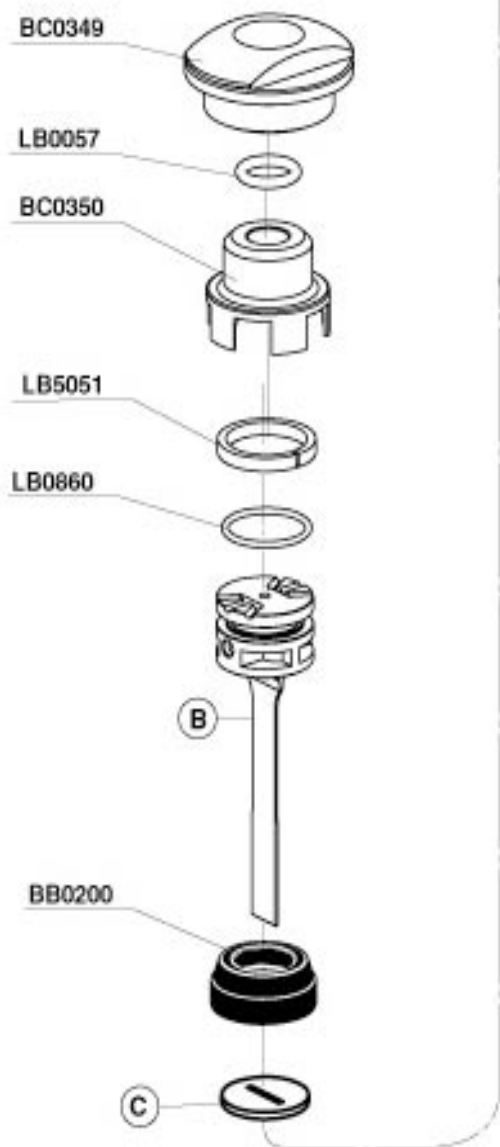

SFW10XP FINE WIRE STAPLER

Parts Reference Guide

Repair Kits
YK0321
YK0322

* Schematic Drawings inside

SFW10XP Fine Wire Stapler

SENCO

1/16"CSK DRIVER ASSEMBLY

C06-C10	EA0147	1/16" CSK
F06-F08	EA0148	1/16" CSK

Model	A	B	C
1D0001N	A06-D10	EA0144	BF0222
1D2001N	A06-D10	EA0144	BF0222
1D0011N	E06-E10	EA0058	BF0222
1D2011N	E06-E10	EA0058	BF0222
1D0021N	C06-C10	EA0036	BF0218
1D2021N	C06-C10	EA0036	BF0218
1D0031N	G06-G10	EA0038	BF0221
1D2031N	G06-G10	EA0038	BF0221
1D0041N	B06-B08	EA0039	BF0220
1D2041N	B06-B08	EA0039	BF0220
1D0051N	F06-F08	EA0037	BF0221
1D2051N	F06-F08	EA0037	BF0221
1D0061N	AT06-AT10	EA0130	BF0220
1D2061N	AT06-AT10	EA0130	BF0220

- * Does Not Include O-rings
- * No incluye sellos de gomas
- * Ohne Dichtringe
- * Joints exclus

SFW10XP Fine Wire Stapler

SESCO

MFG010 Revised July 29, 2004 (Replaces 7715/04) © 2001, 2004 by SESCO Products, Inc. Cincinnati, Ohio 45244-U.S.A.

Available Plugs (Not Included with Tool)

✓ **Recommended Plugs**
Plugs shown smaller than actual size

Model	A	D	E	F	G	H	I	J
1D0001N	A06-D10	N/A	N/A	FC0425	GB0526	GB0532	GC0770	GC0769
1D2001N	A06-D10	N/A	N/A	FC0425	GB0536	GB0532	GC0770	GC0769
1D0011N	E06-E10	N/A	N/A	FC0426	GB0526	GB0533	GC0770	GC0769
1D2011N	E06-E10	N/A	N/A	FC0426	GB0536	GB0533	GC0770	GC0769
1D0021N	C06-C10	KB5145	GC0759	FC0418	GB0473	GB0527	GC0758	GC0763
1D2021N	C06-C10	KB5145	GC0759	FC0418	GB0475	GB0527	GC0758	GC0763
1D0031N	G06-G10	KB5145	GC0759	FC0419	GB0473	GB0528	GC0758	GC0763
1D2031N	G06-G10	KB5145	GC0759	FC0419	GB0475	GB0528	GC0758	GC0763
1D0041N	B06-B08	KB5144	GC0756	FC0420	GB0474	GB0529	GC0755	GC0763
1D2041N	B06-B08	KB5144	GC0756	FC0420	GB0476	GB0529	GC0755	GC0763
1D0051N	F06-F08	KB5144	GC0756	FC0421	GB0474	GB0530	GC0755	GC0763
1D2051N	F06-F08	KB5144	GC0756	FC0421	GB0476	GB0530	GC0755	GC0763
1D0061N	AT06-AT10	KB5144	GC0756	FC0422	GB0474	GB0531	GC0755	GC0763
1D2061N	AT06-AT10	KB5144	GC0756	FC0422	GB0476	GB0531	GC0755	GC0763