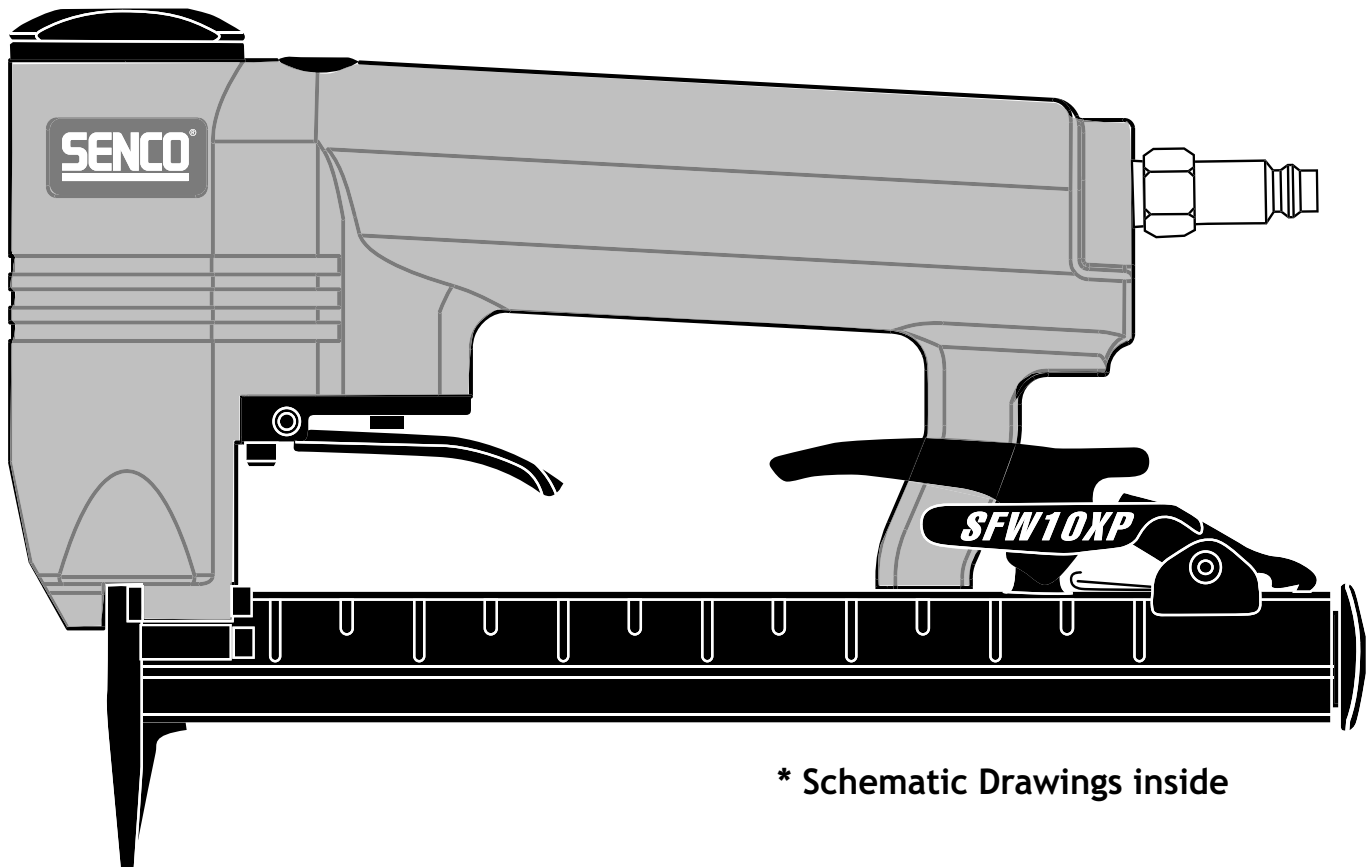

SFW10XP FINE WIRE STAPLER

Parts Reference Guide

Repair Kits
YK0321
YK0322

* Schematic Drawings inside

SFW10XP Fine Wire Stapler

SENCO

1/16"CSK DRIVER ASSEMBLY

C06-C10	EA0147	1/16" CSK
F06-F08	EA0148	1/16" CSK