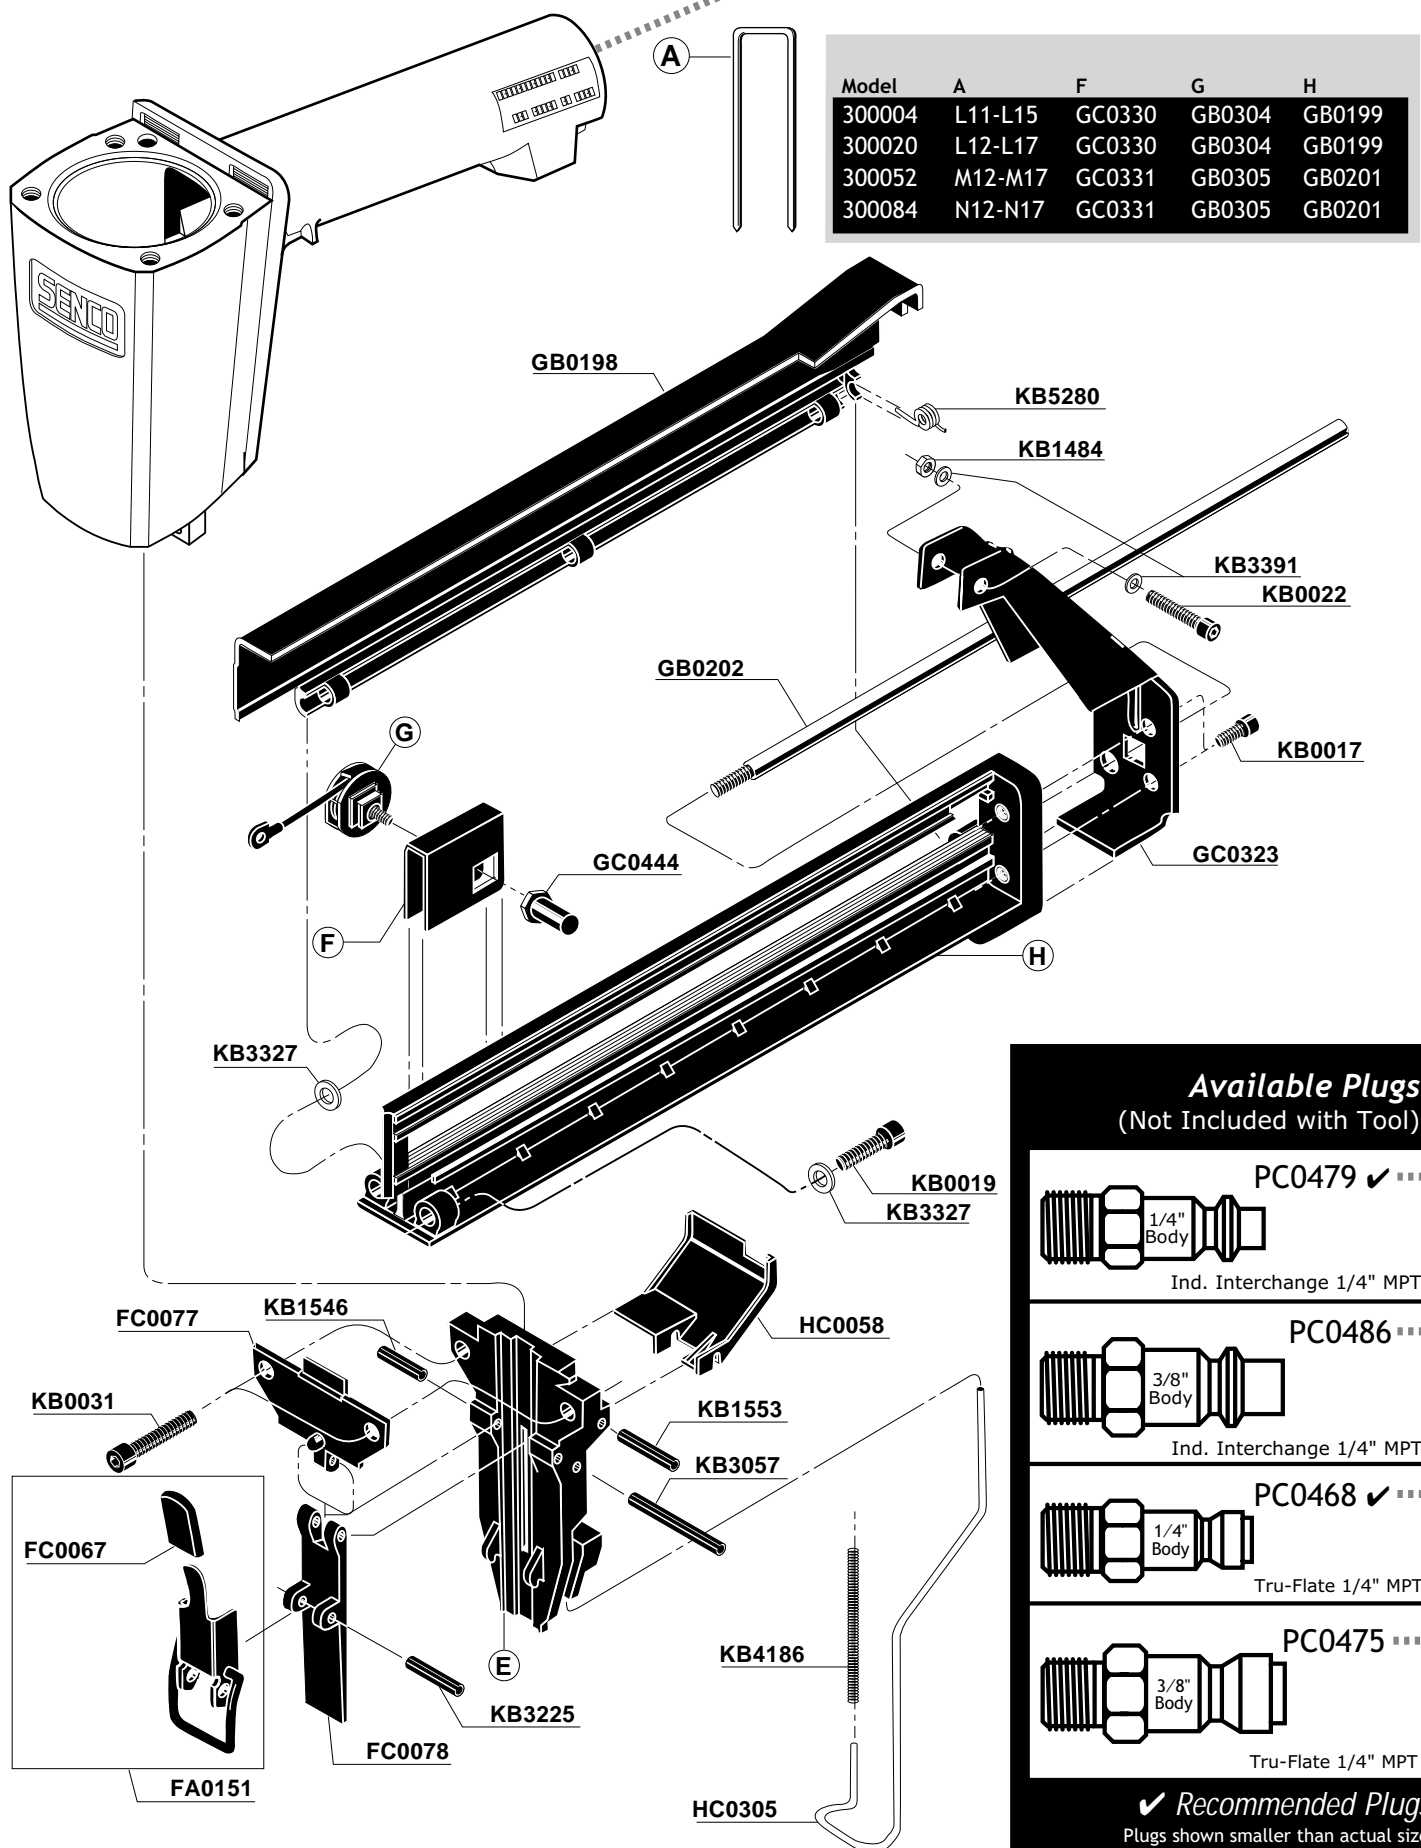

Model	A	F	G	H
300004	L11-L15	GC0330	GB0304	GB0199
300020	L12-L17	GC0330	GB0304	GB0199
300052	M12-M17	GC0331	GB0305	GB0201
300084	N12-N17	GC0331	GB0305	GB0201

Available Plugs (Not Included with Tool)

	PC0479 ✓
1/4" Body	
Ind. Interchange 1/4" MPT	
	PC0486
3/8" Body	
Ind. Interchange 1/4" MPT	
	PC0468 ✓
1/4" Body	
Tru-Flate 1/4" MPT	
	PC0475
3/8" Body	
Tru-Flate 1/4" MPT	

✓ **Recommended Plugs**
Plugs shown smaller than actual size