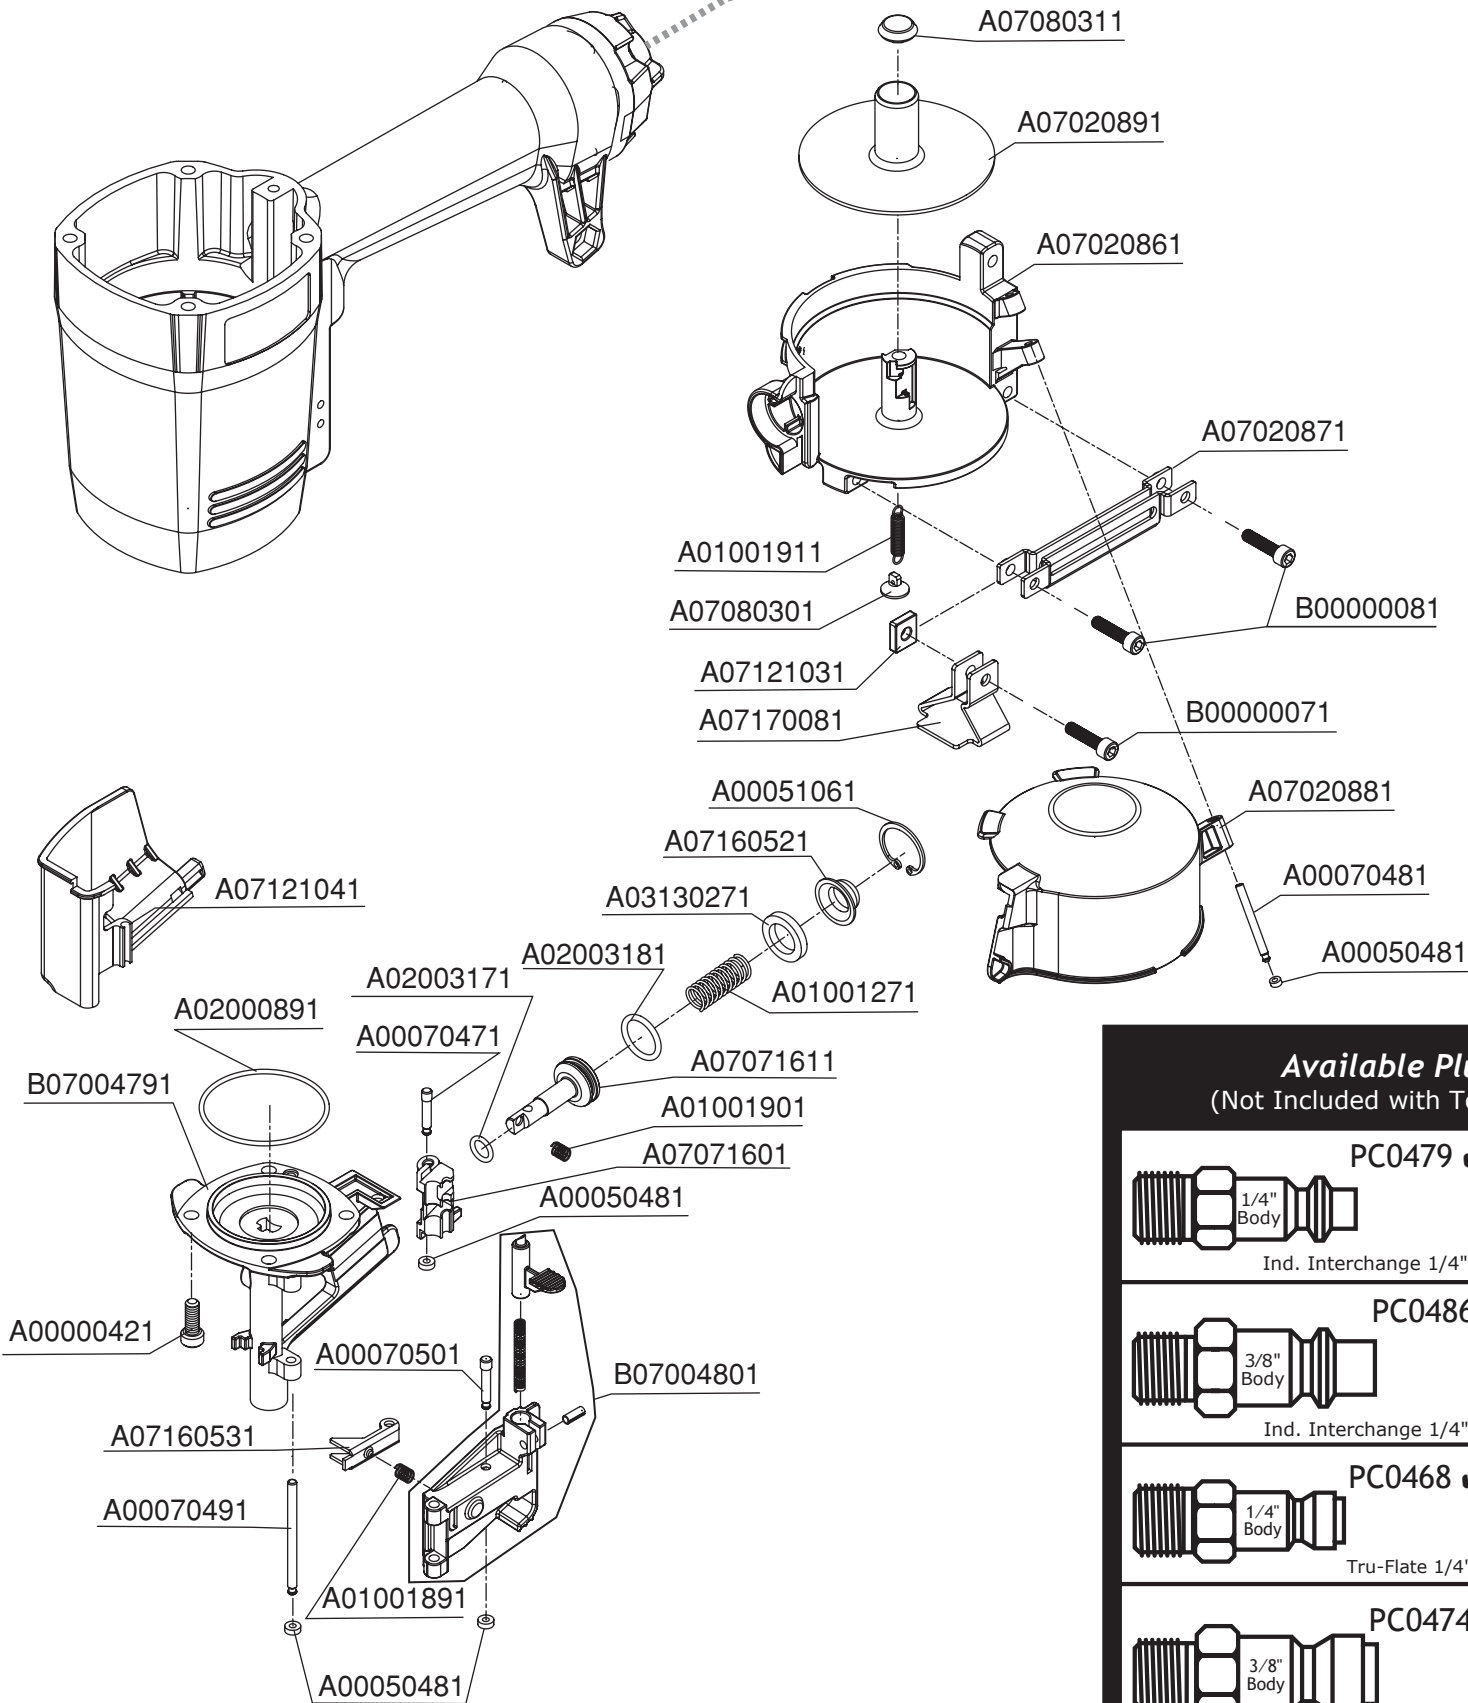

NFG03C Issued April 5, 2004 © 2004 by SENCO Products, Inc. Cincinnati, Ohio 45244-U.S.A.

Available Plugs
(Not Included with Tool)

- **PC0479** ✓

  1/4" Body
  Ind. Interchange 1/4" MPT
- **PC0486**

  3/8" Body
  Ind. Interchange 1/4" MPT
- **PC0468** ✓

  1/4" Body
  Tru-Flate 1/4" MPT
- **PC0474**

  3/8" Body
  Tru-Flate 1/4" MPT

✓ **Recommended Plugs**
Plugs shown smaller than actual size