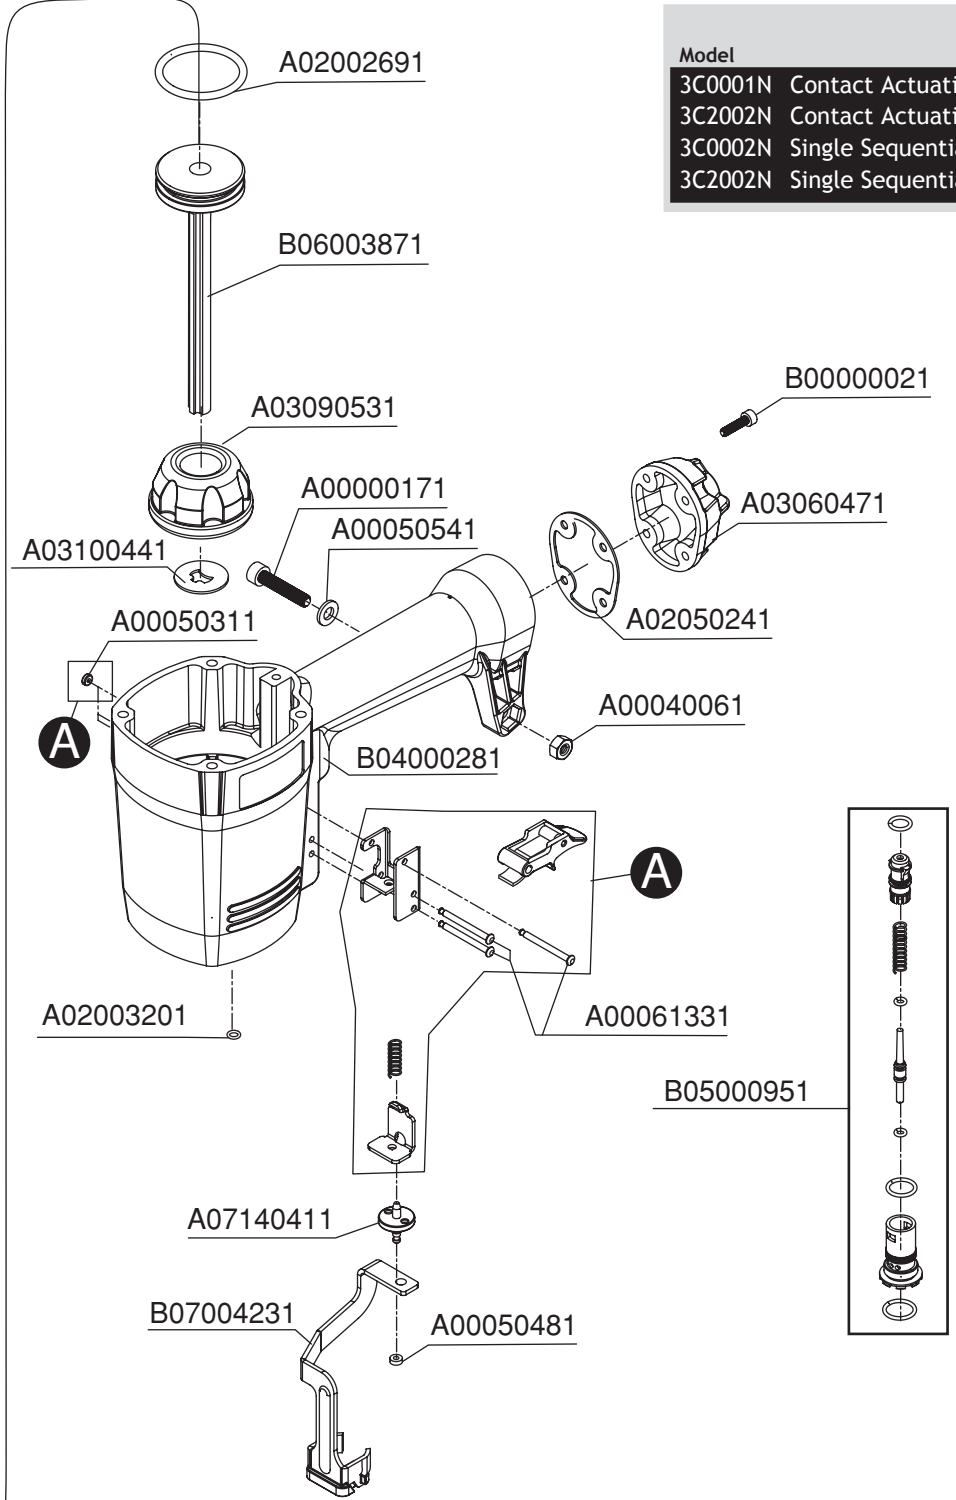

Model	
3C0001N	Contact Actuation
3C2002N	Contact Actuation
3C0002N	Single Sequential
3C2002N	Single Sequential

A

Trigger Assembly

SENCO1161 Contact Actuation

SENCO1181 Single Sequential