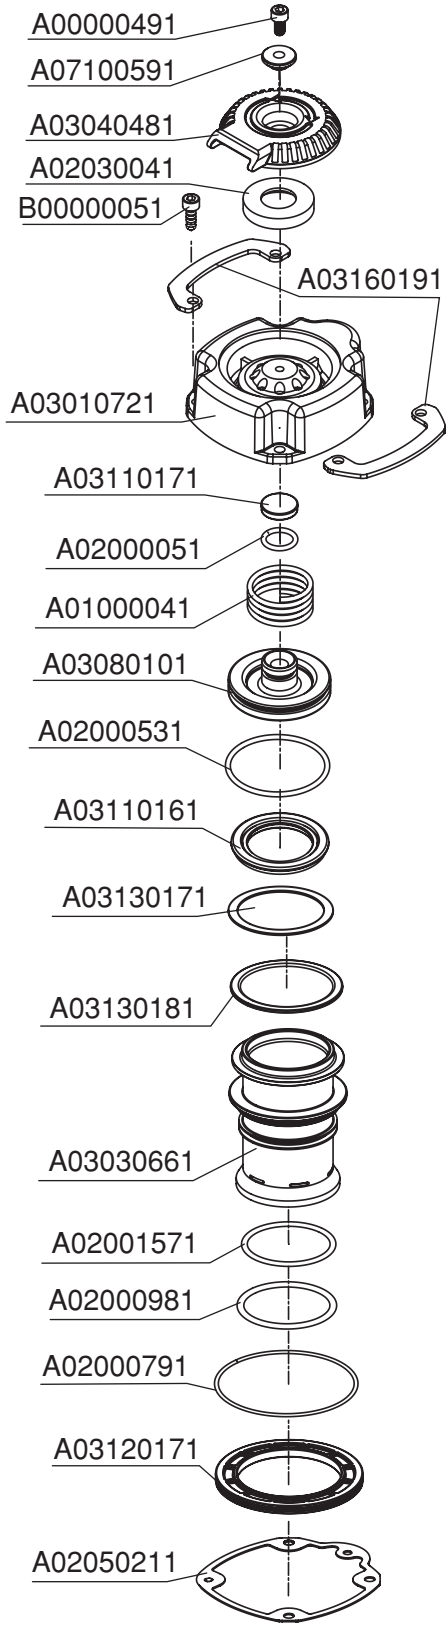

Model	
3C0001N	Contact Actuation
3C2002N	Contact Actuation
3C0002N	Single Sequential
3C2002N	Single Sequential

A

Trigger Assembly

SENCO1161 Contact Actuation

SENCO1181 Single Sequential